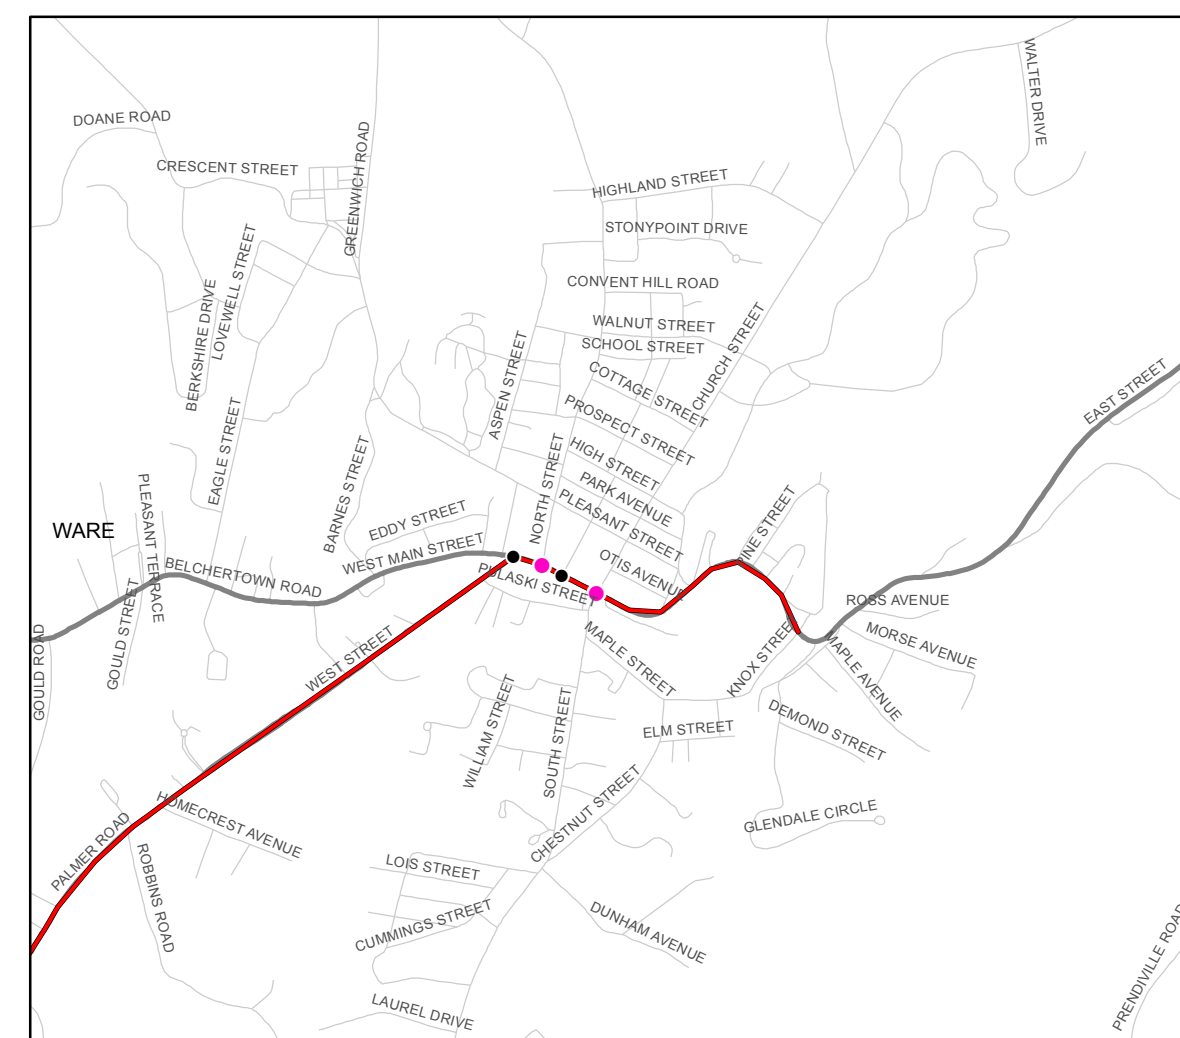

Springfield

Holyoke

Ware

# Pioneer Valley Region Congestion Management Process (CMP) 2014 Assessment

- Severe
- Serious
- Moderate
- Minimal
- Top 15 Bottleneck Locations
- Bottleneck Locations

The information depicted on this map is for planning purposes only. It is not adequate for legal boundary definition, regulatory interpretation, or parcel-level analysis without proper field verification.  
 Produced by the **PIONEER VALLEY PLANNING COMMISSION**  
 60 Congress Street • Floor 1 • Springfield, MA 01104-3409  
 413 781-6045 • www.pvpc.org