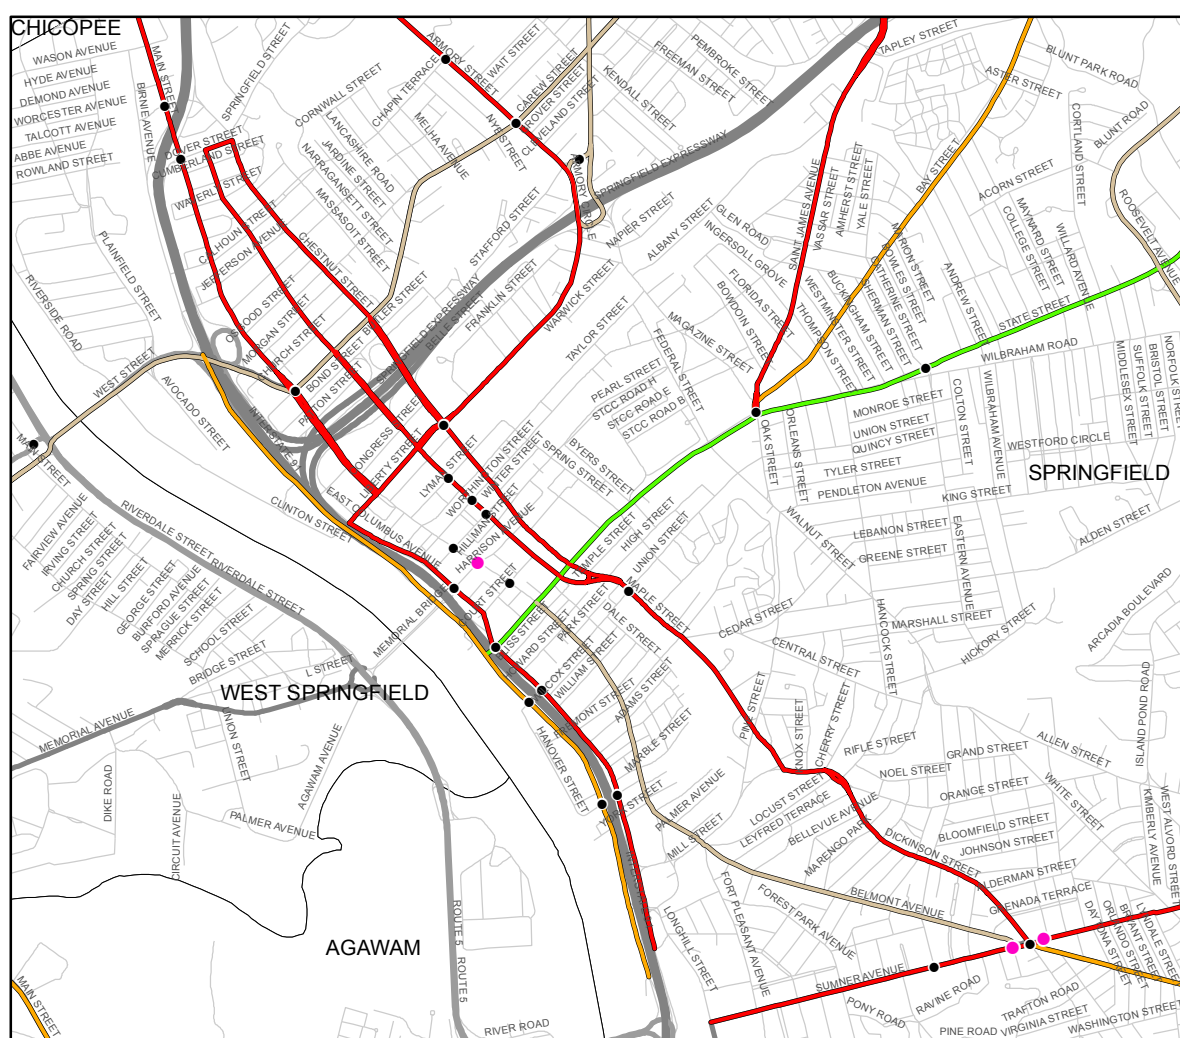

Springfield

Holyoke

Ware

# Pioneer Valley Region Congestion Management Process (CMP) 2014 Assessment

- Severe
- Serious
- Moderate
- Minimal
- Top 15 Bottleneck Locations
- Bottleneck Locations

The information depicted on this map is for planning purposes only. It is not adequate for legal boundary definition, regulatory interpretation, or parcel-level analysis without proper field verification.  
 Produced by the **PIONEER VALLEY PLANNING COMMISSION**  
 60 Congress Street • Floor 1 • Springfield, MA 01104-3409  
 413 781-6045 • www.pvpc.org