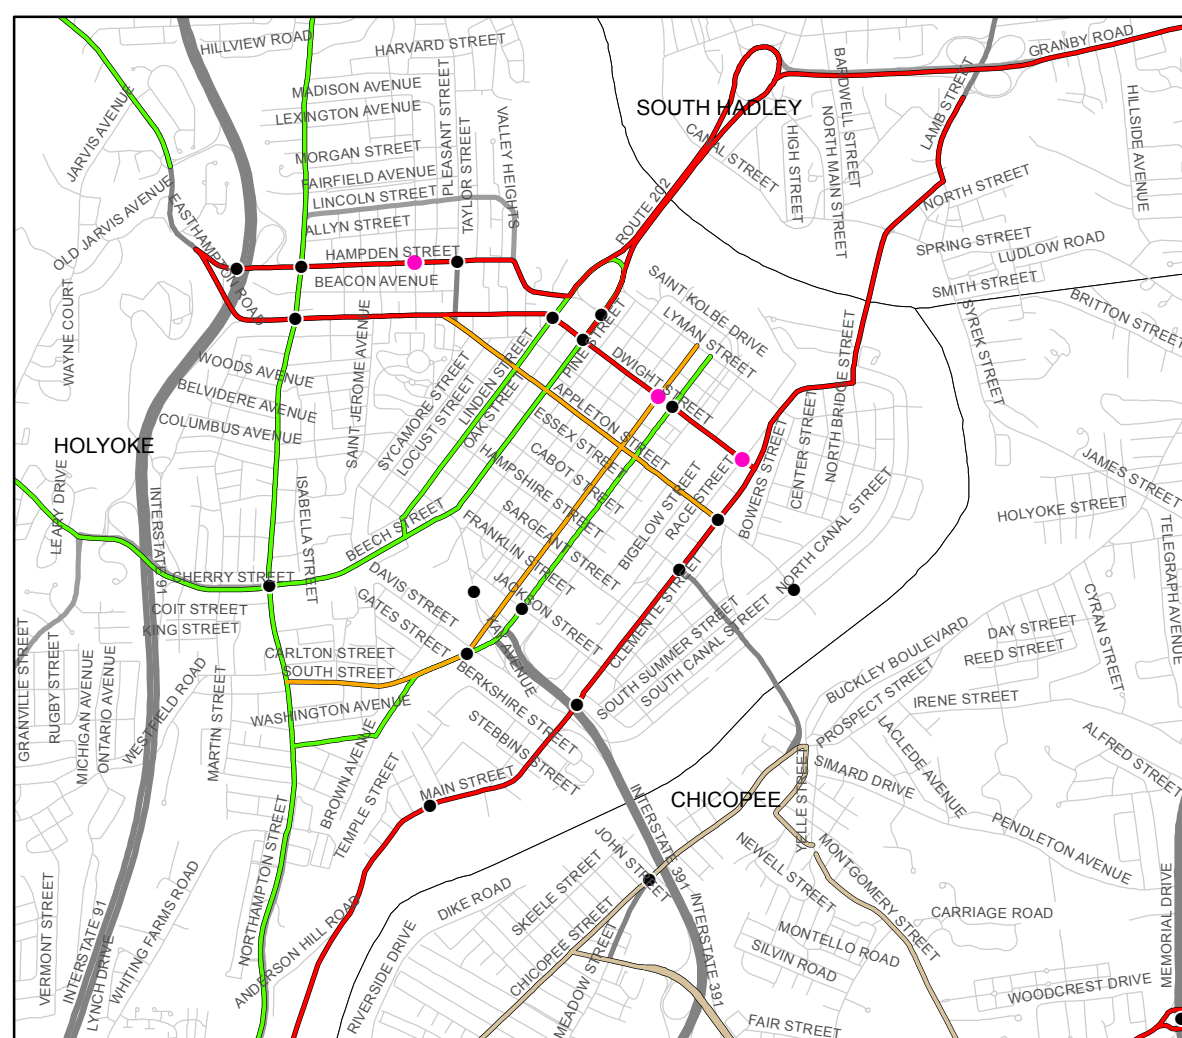

Springfield

Holyoke

Ware

# Pioneer Valley Region Congestion Management Process (CMP) 2014 Assessment

- Severe
- Serious
- Moderate
- Minimal
- Top 15 Bottleneck Locations
- Bottleneck Locations

The information depicted on this map is for planning purposes only. It is not adequate for legal boundary definition, regulatory interpretation, or parcel-level analysis without proper field verification.  
 Produced by the **PIONEER VALLEY PLANNING COMMISSION**  
 60 Congress Street • Floor 1 • Springfield, MA 01104-3409  
 413 781-6045 • www.pvpc.org