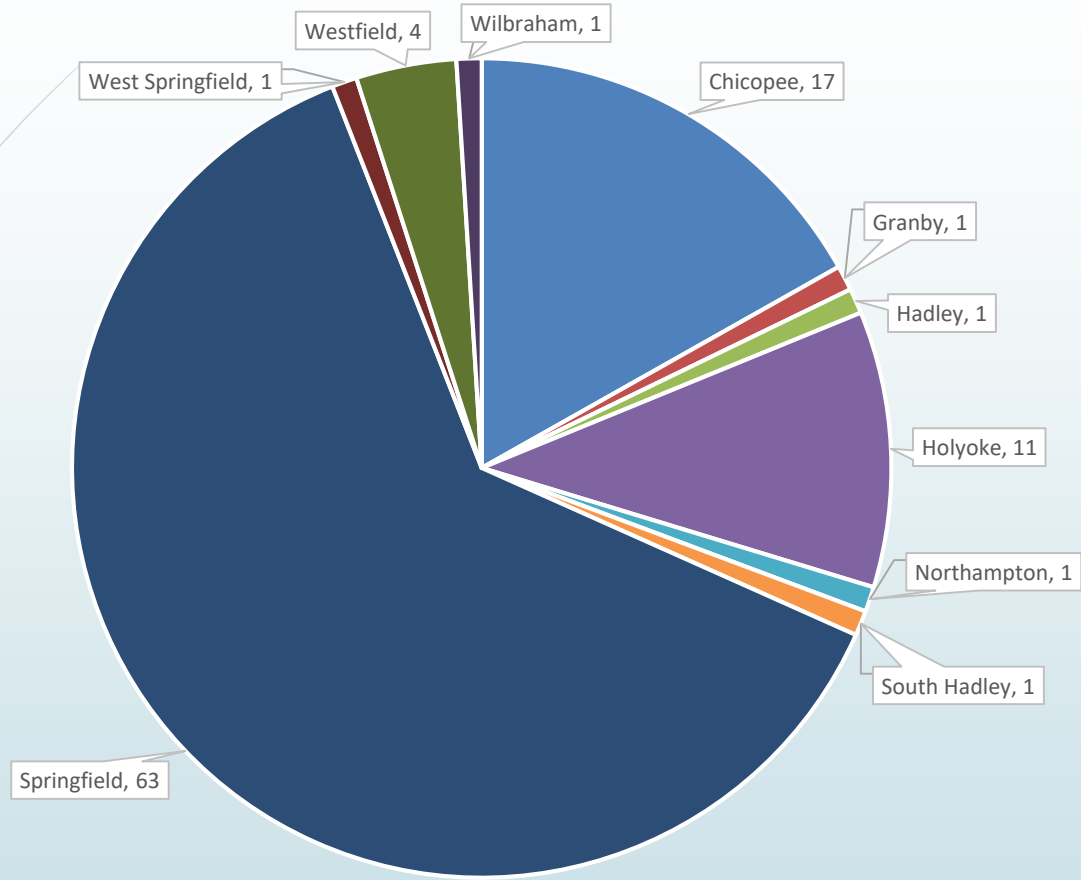

# Top 100 High Crash Intersections List

Draft Listing of High Crash Intersections from 2015 – 2017 for the Pioneer Valley

# Top 100 High Crash Intersections

- ▶ Uses 3 years of crash data from MassDOT
  - ▶ Most recent 3 years are 2015, 2016 and 2017
- ▶ Ranking is based on EPDO = Equivalent Property Damage Only Scoring
- ▶ EPDO is now calculated differently
  - ▶ New Method – Serious Injury and Fatal Crashes = 21, Property Damage = 1
  - ▶ Old Method – Fatal Crash = 10, Injury Crash = 5, Property Damage Crash = 1
  - ▶ New method places a much higher emphasis on serious injury and fatal crashes which are the types of crashes tracked in the safety performance measures
- ▶ Last version of the Top 100 was finalized in 2016 and used crash data from 2011 – 2013.
- ▶ List does not include rotaries or intersections with interstate ramps.
- ▶ Clusters of crashes at closely spaced intersections appear as one intersection on the list.

### Intersections by Community

➤ 10 different communities have at least one intersection that appears on the list.

# Summary

- #1 location remains the “X” in Springfield
- 46 new locations on the list (highlighted in yellow)
- 28 locations dropped in rank from last list
- 4 locations had no change in rank from the last list
- 23 locations increased in rank from the last list
  - Largest increase = 78 spots – Prospect Street at Buckley Boulevard in Chicopee
- Recently completed and planned improvements have been identified for each intersection.
  - 25 locations had improvements made, 11 locations are on the TIP for improvement.