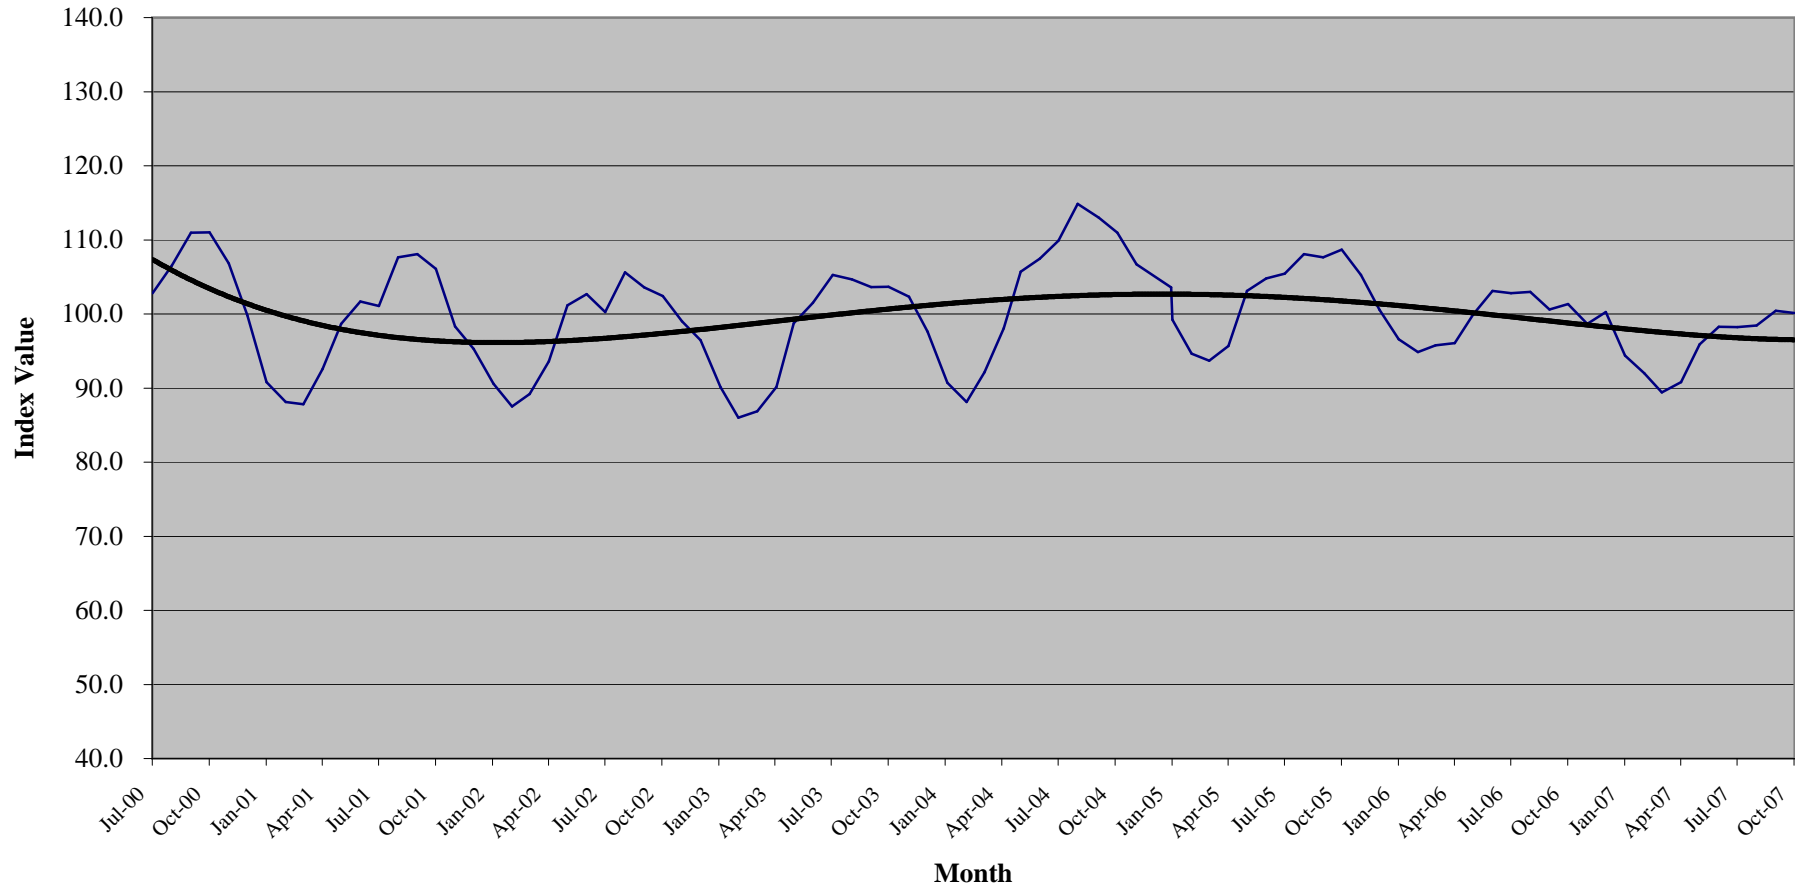

**Pioneer Valley Region**  
**Test Employment Index with a Polynomial (4th order) Trendline**

Prepared by the Pioneer Valley Planning Commission, Regional Information Center  
Sources: U.S. Bureau of Labor Statistics (LAUS and CES)

**Pioneer Valley Region Current Economic Index (Smoothed)**  
**100 = July to December 2000**

Sources: U.S. Bureau of Labor Statistics, Current Employment Statistics and Local Area Unemployment Statistics; U.S. Department of Housing and Urban Development, Building Permits Database; MA Division of Employment and Training; and, the Warren Information Service.