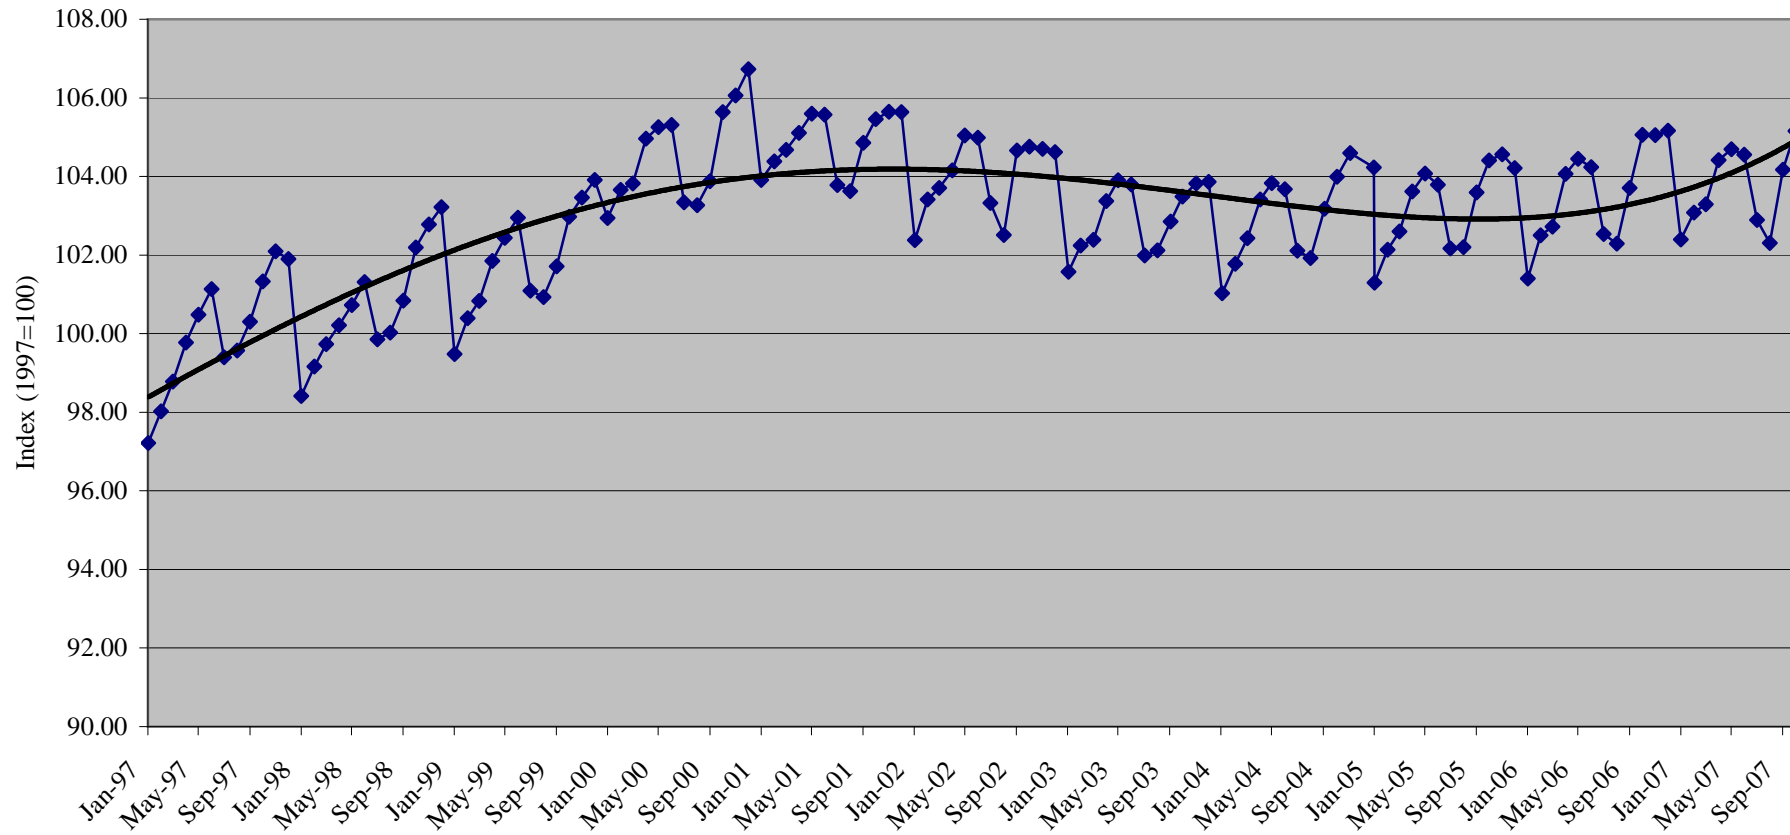

**Pioneer Valley Region
Test Employment Index with a Polynomial (4th order) Trendline**

Prepared by the Pioneer Valley Planning Commission, Regional Information Center
Sources: U.S. Bureau of Labor Statistics (LAUS and CES)

Pioneer Valley Region Current Economic Index (Smoothed)
100 = July to December 2000

Sources: U.S. Bureau of Labor Statistics, Current Employment Statistics and Local Area Unemployment Statistics; U.S. Department of Housing and Urban Development, Building Permits Database; MA Division of Employment and Training; and, the Warren Information Service.