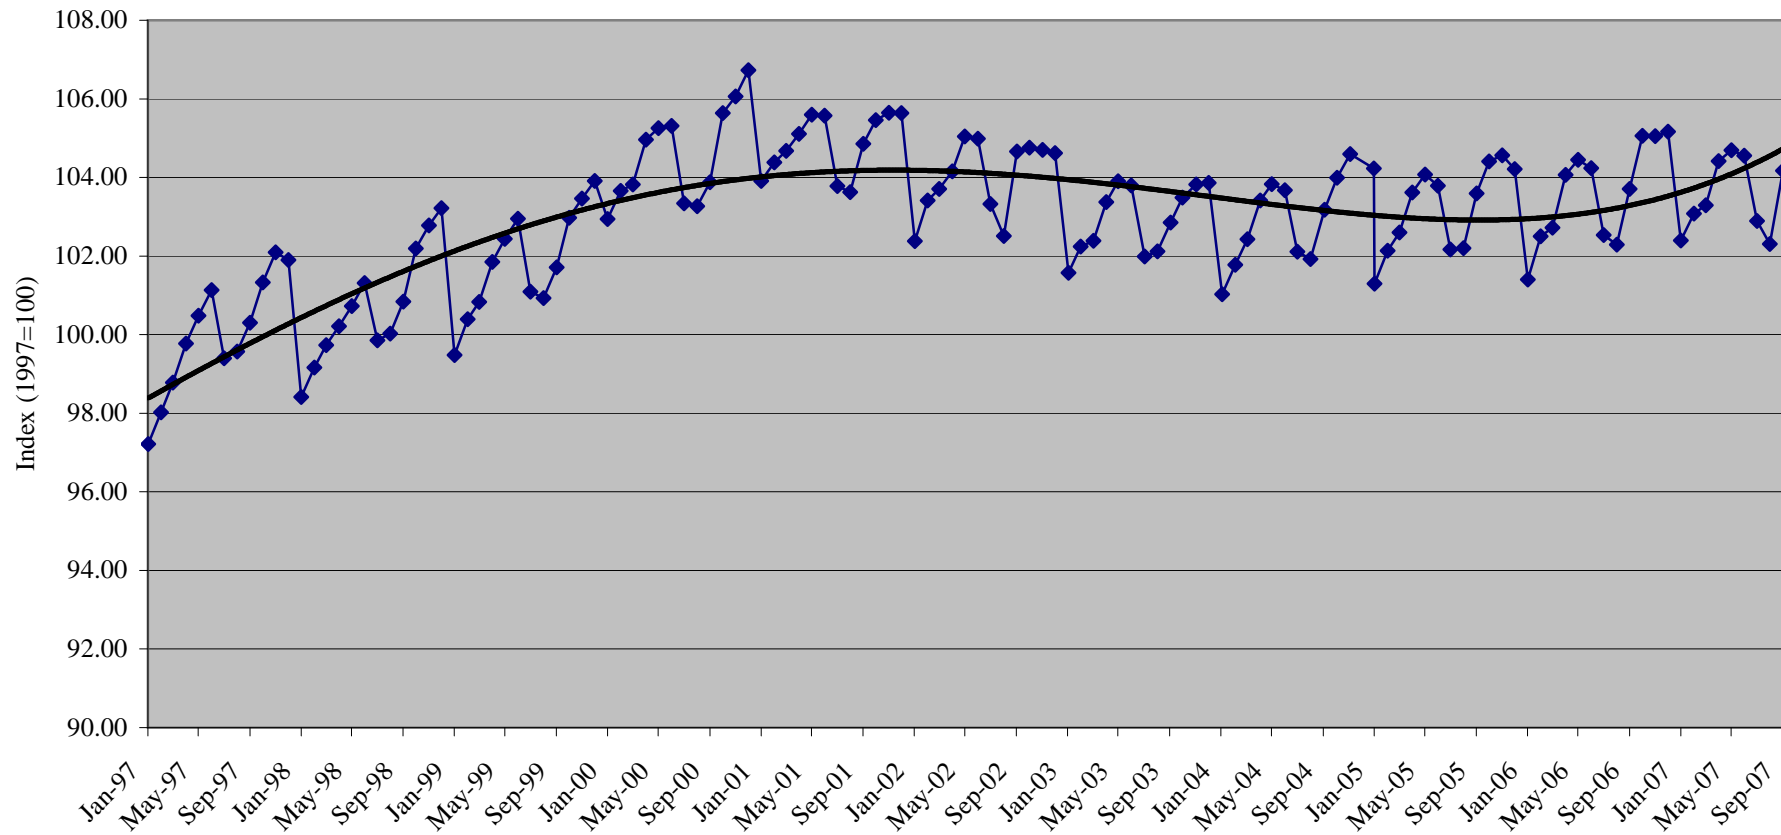

**Pioneer Valley Region**  
**Test Employment Index with a Polynomial (4th order) Trendline**

Prepared by the Pioneer Valley Planning Commission, Regional Information Center  
Sources: U.S. Bureau of Labor Statistics (LAUS and CES)