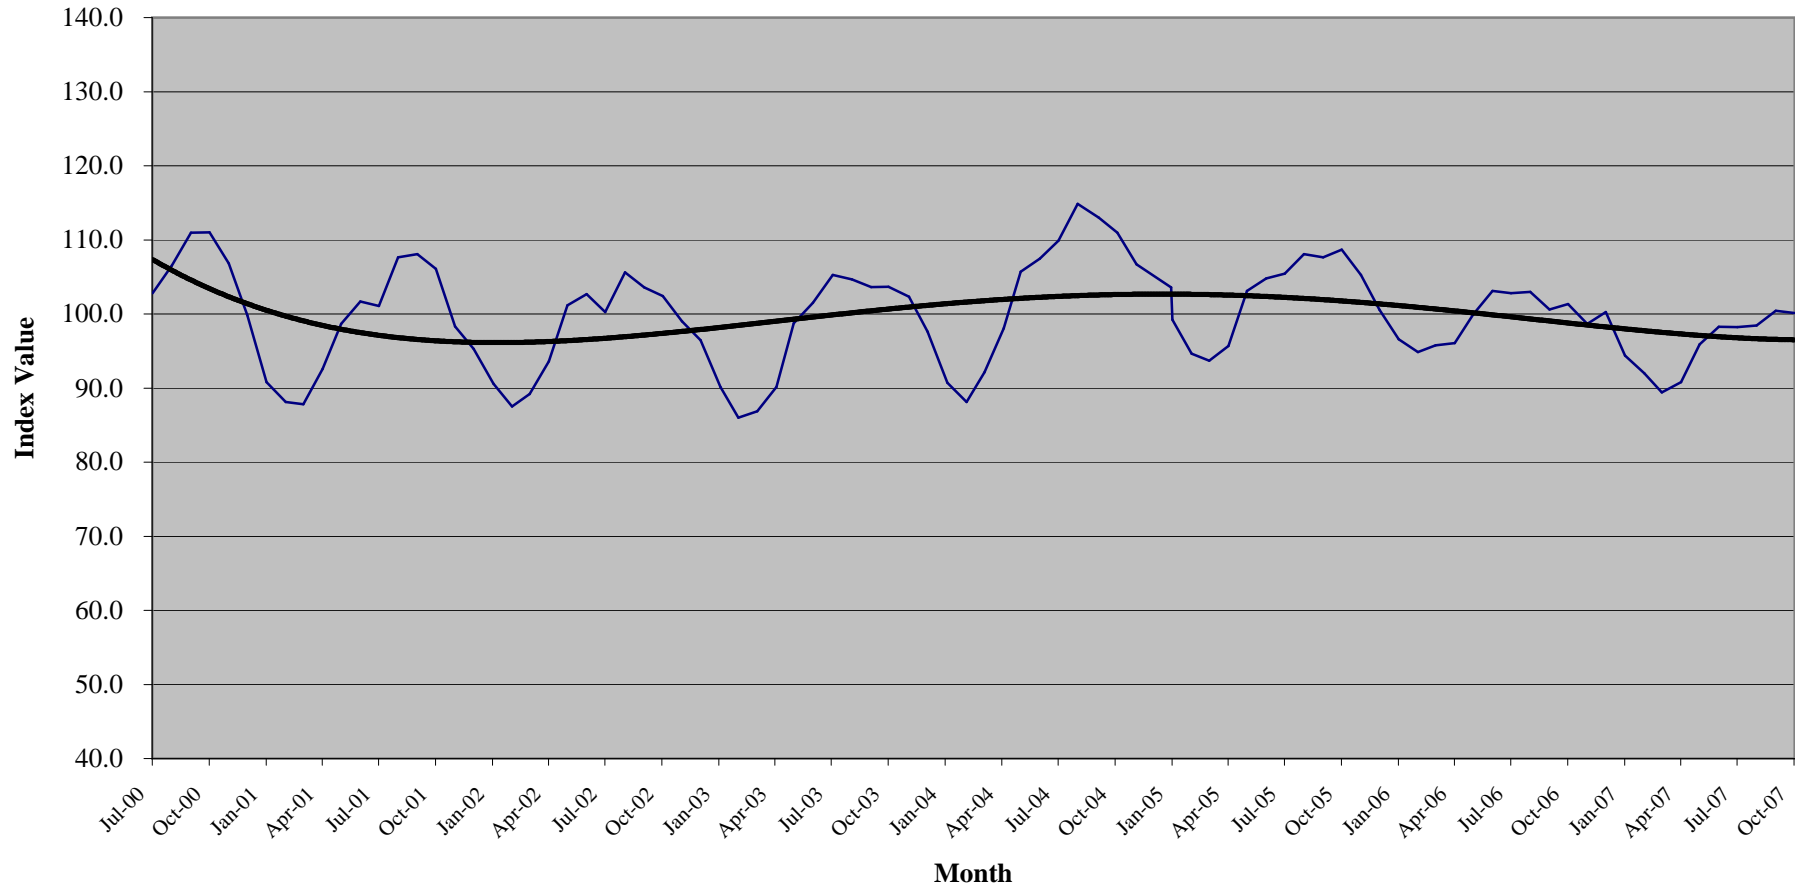

**Pioneer Valley Region
Test Employment Index with a Polynomial (4th order) Trendline**

Prepared by the Pioneer Valley Planning Commission, Regional Information Center
Sources: U.S. Bureau of Labor Statistics (LAUS and CES)

Pioneer Valley Region Current Economic Index (Smoothed)
100 = July to December 2000

Sources: U.S. Bureau of Labor Statistics, Current Employment Statistics and Local Area Unemployment Statistics; U.S. Department of Housing and Urban Development, Building Permits Database; MA Division of Employment and Training; and, the Warren Information Service.