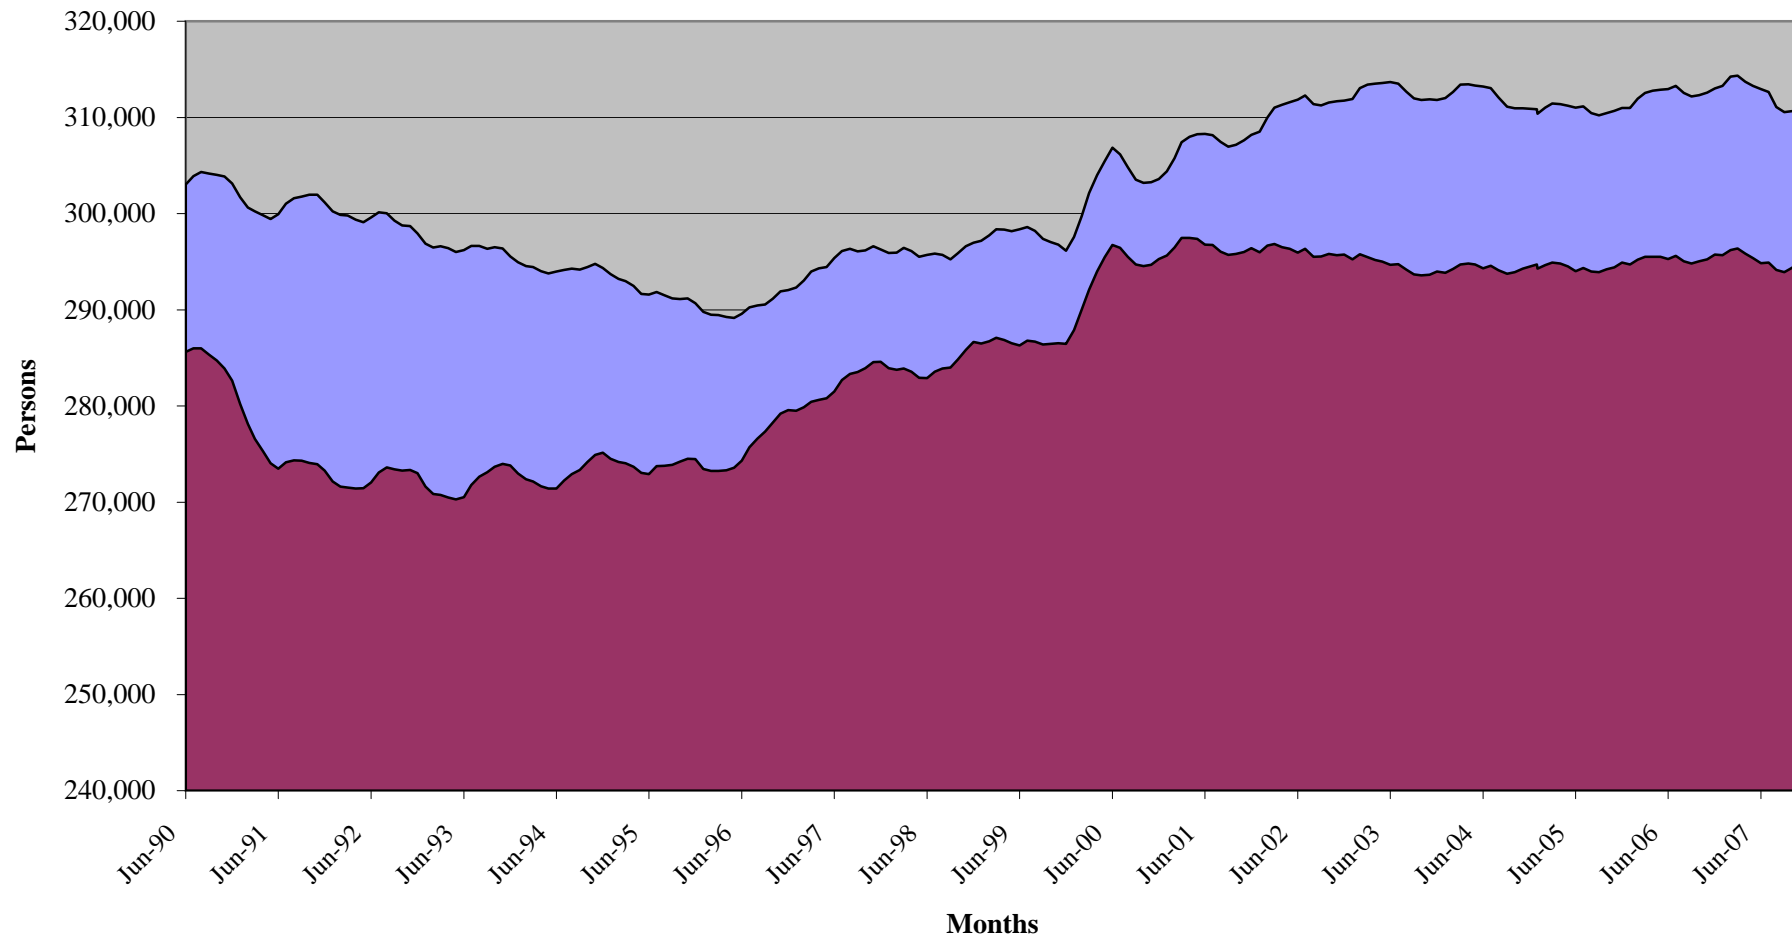

Unemployment Rate in the Pioneer Valley Region Six-Month Rolling Average

**Single-Family Building Permits in the Pioneer Valley Region
Twelve-Month Rolling Average**

Manufacturing in the Pioneer Valley Region Six-Month Rolling Average

**Total Labor Force and Employment in the Pioneer Valley Region
Six-Month Rolling Average**

Single Family Housing Market in the Pioneer Valley Region Six-Month Rolling Average

Source: The Warren Group

Unemployment Insurance Claims in the Pioneer Valley Region Six-Month Rolling Average