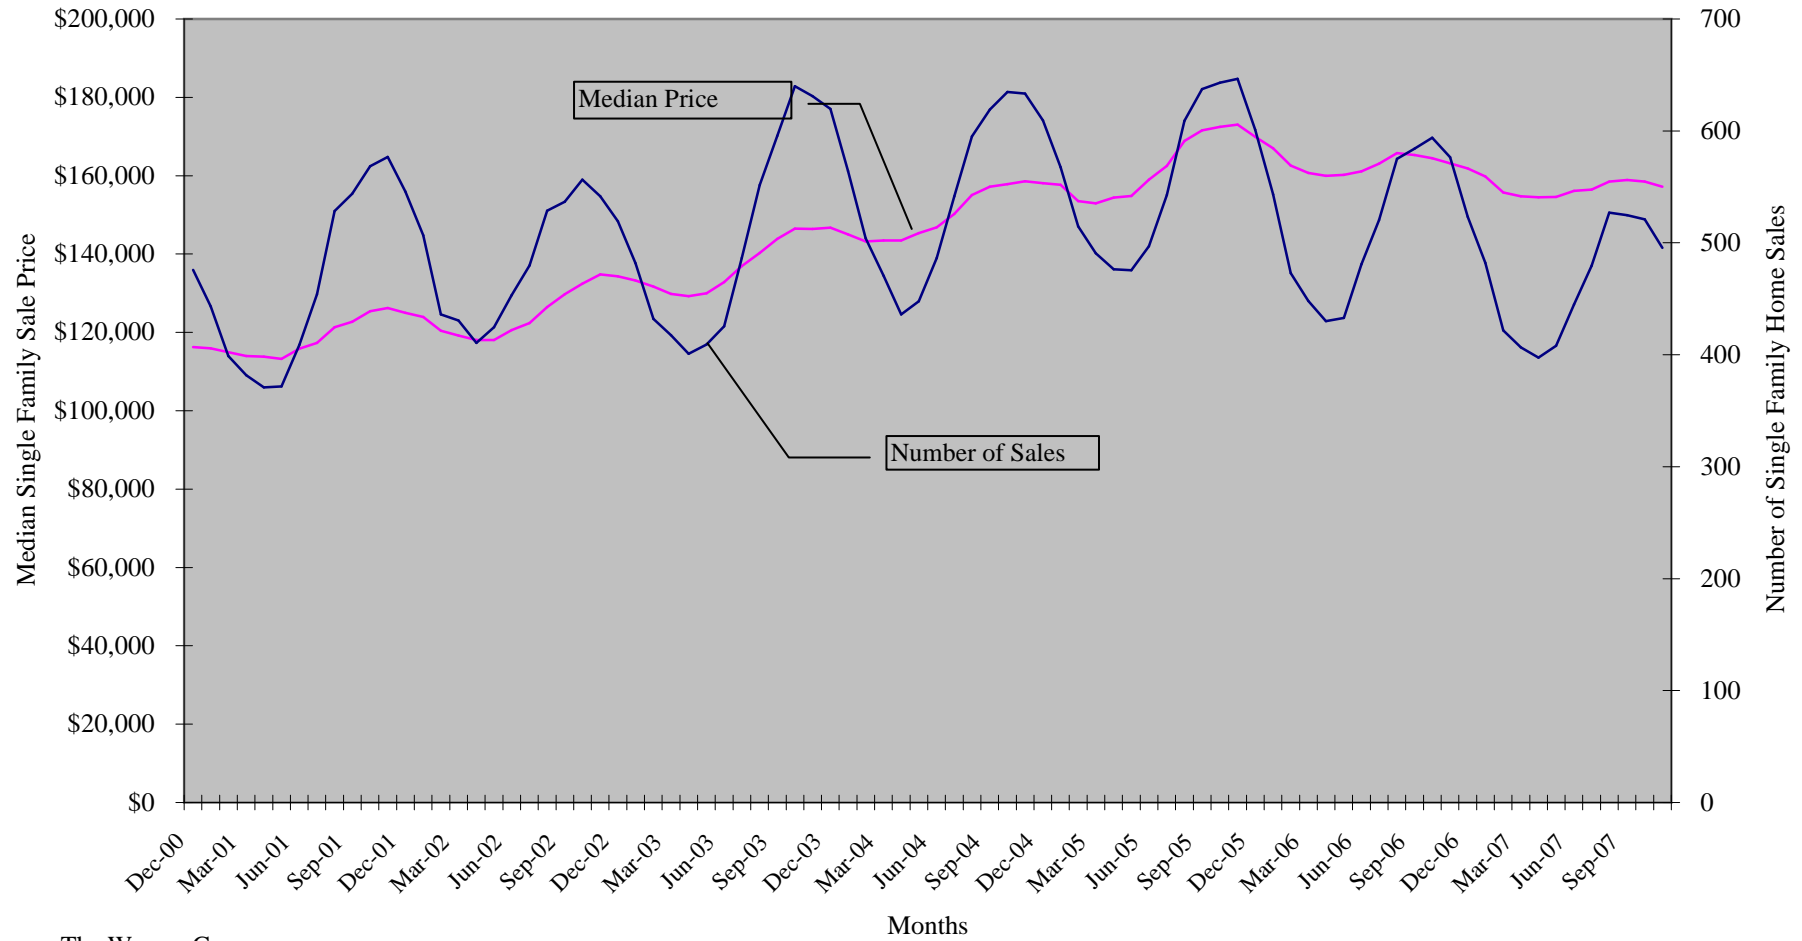

Unemployment Rate in the Pioneer Valley Region Six-Month Rolling Average

**Single-Family Building Permits in the Pioneer Valley Region
Twelve-Month Rolling Average**

Manufacturing in the Pioneer Valley Region Six-Month Rolling Average

**Total Labor Force and Employment in the Pioneer Valley Region
Six-Month Rolling Average**

Single Family Housing Market in the Pioneer Valley Region Six-Month Rolling Average

Source: The Warren Group

Unemployment Insurance Claims in the Pioneer Valley Region Six-Month Rolling Average