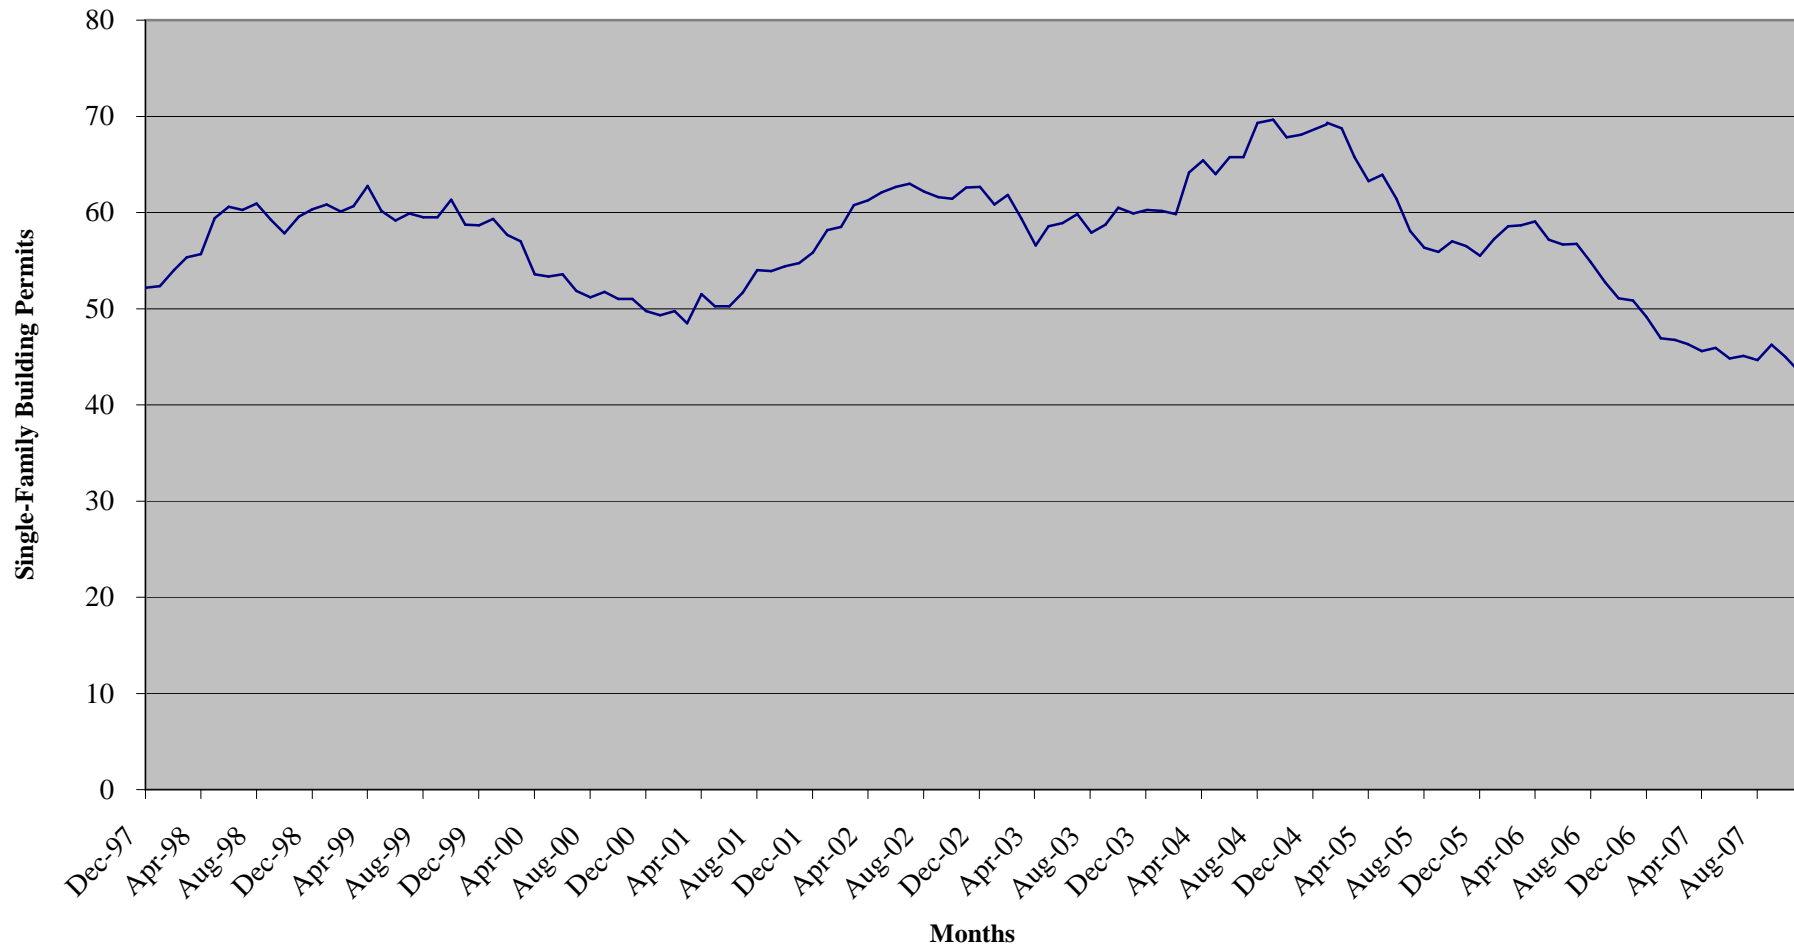

Unemployment Rate in the Pioneer Valley Region Six-Month Rolling Average

**Single-Family Building Permits in the Pioneer Valley Region
Twelve-Month Rolling Average**

Manufacturing in the Pioneer Valley Region Six-Month Rolling Average

**Total Labor Force and Employment in the Pioneer Valley Region
Six-Month Rolling Average**

Single Family Housing Market in the Pioneer Valley Region Six-Month Rolling Average

Source: The Warren Group

Unemployment Insurance Claims in the Pioneer Valley Region Six-Month Rolling Average