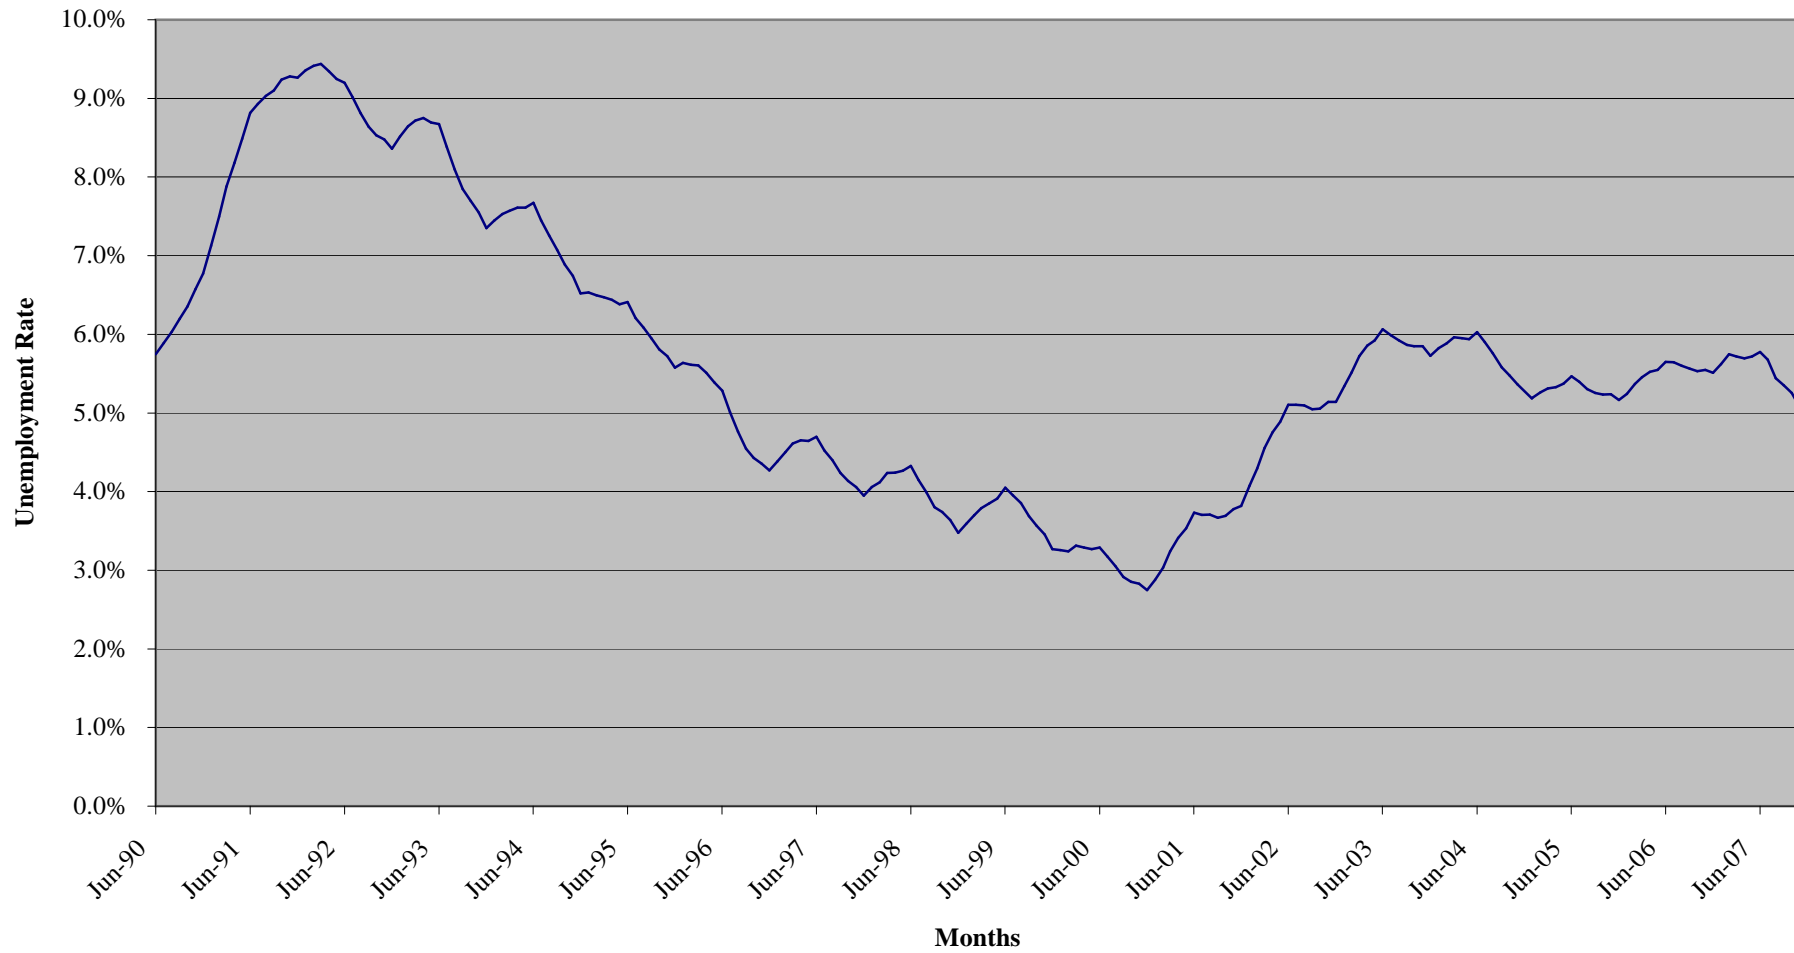

Unemployment Rate in the Pioneer Valley Region Six-Month Rolling Average

**Single-Family Building Permits in the Pioneer Valley Region
Twelve-Month Rolling Average**

Manufacturing in the Pioneer Valley Region Six-Month Rolling Average

**Total Labor Force and Employment in the Pioneer Valley Region
Six-Month Rolling Average**

Single Family Housing Market in the Pioneer Valley Region Six-Month Rolling Average

Source: The Warren Group

Unemployment Insurance Claims in the Pioneer Valley Region Six-Month Rolling Average