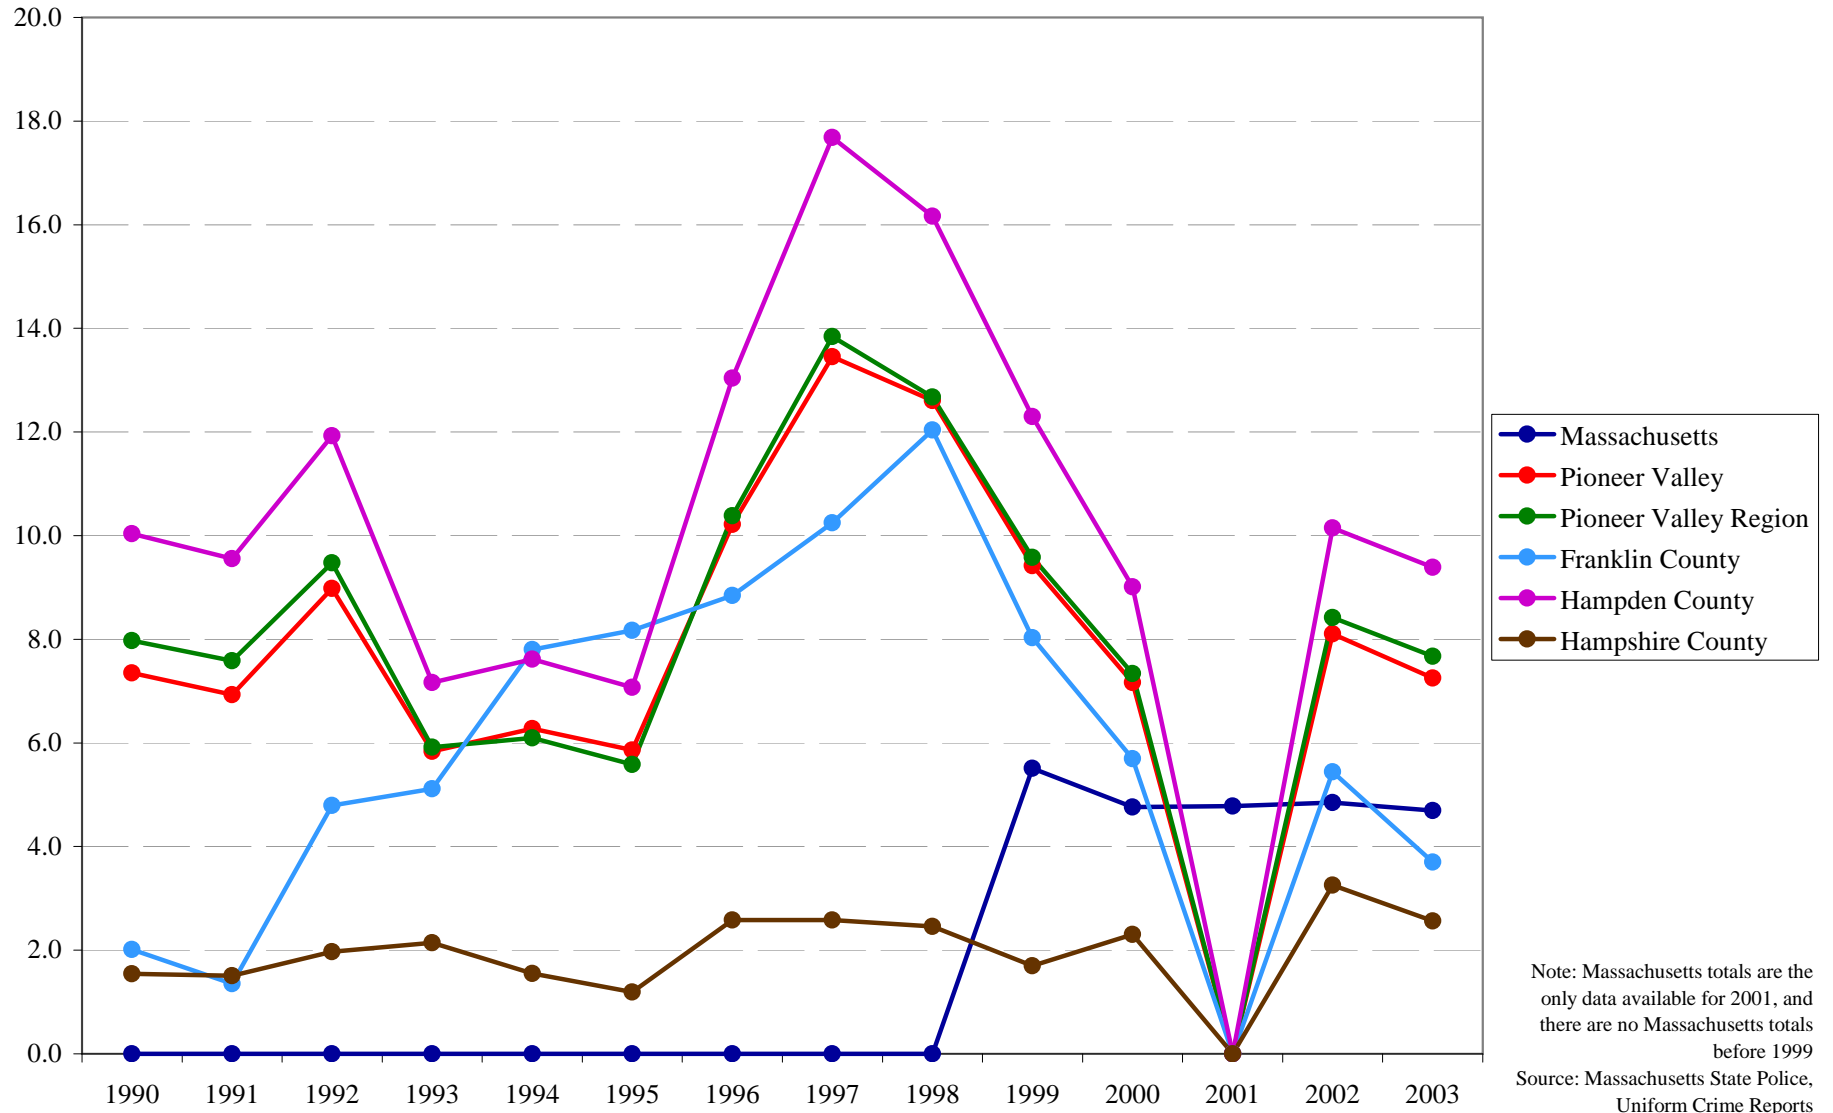

## Pioneer Valley State of the Region - Regional Trends

### *Violent Crimes per 1,000 People*

Note: Massachusetts totals are the only data available for 2001, and there are no Massachusetts totals before 1999

Source: Massachusetts State Police, Uniform Crime Reports