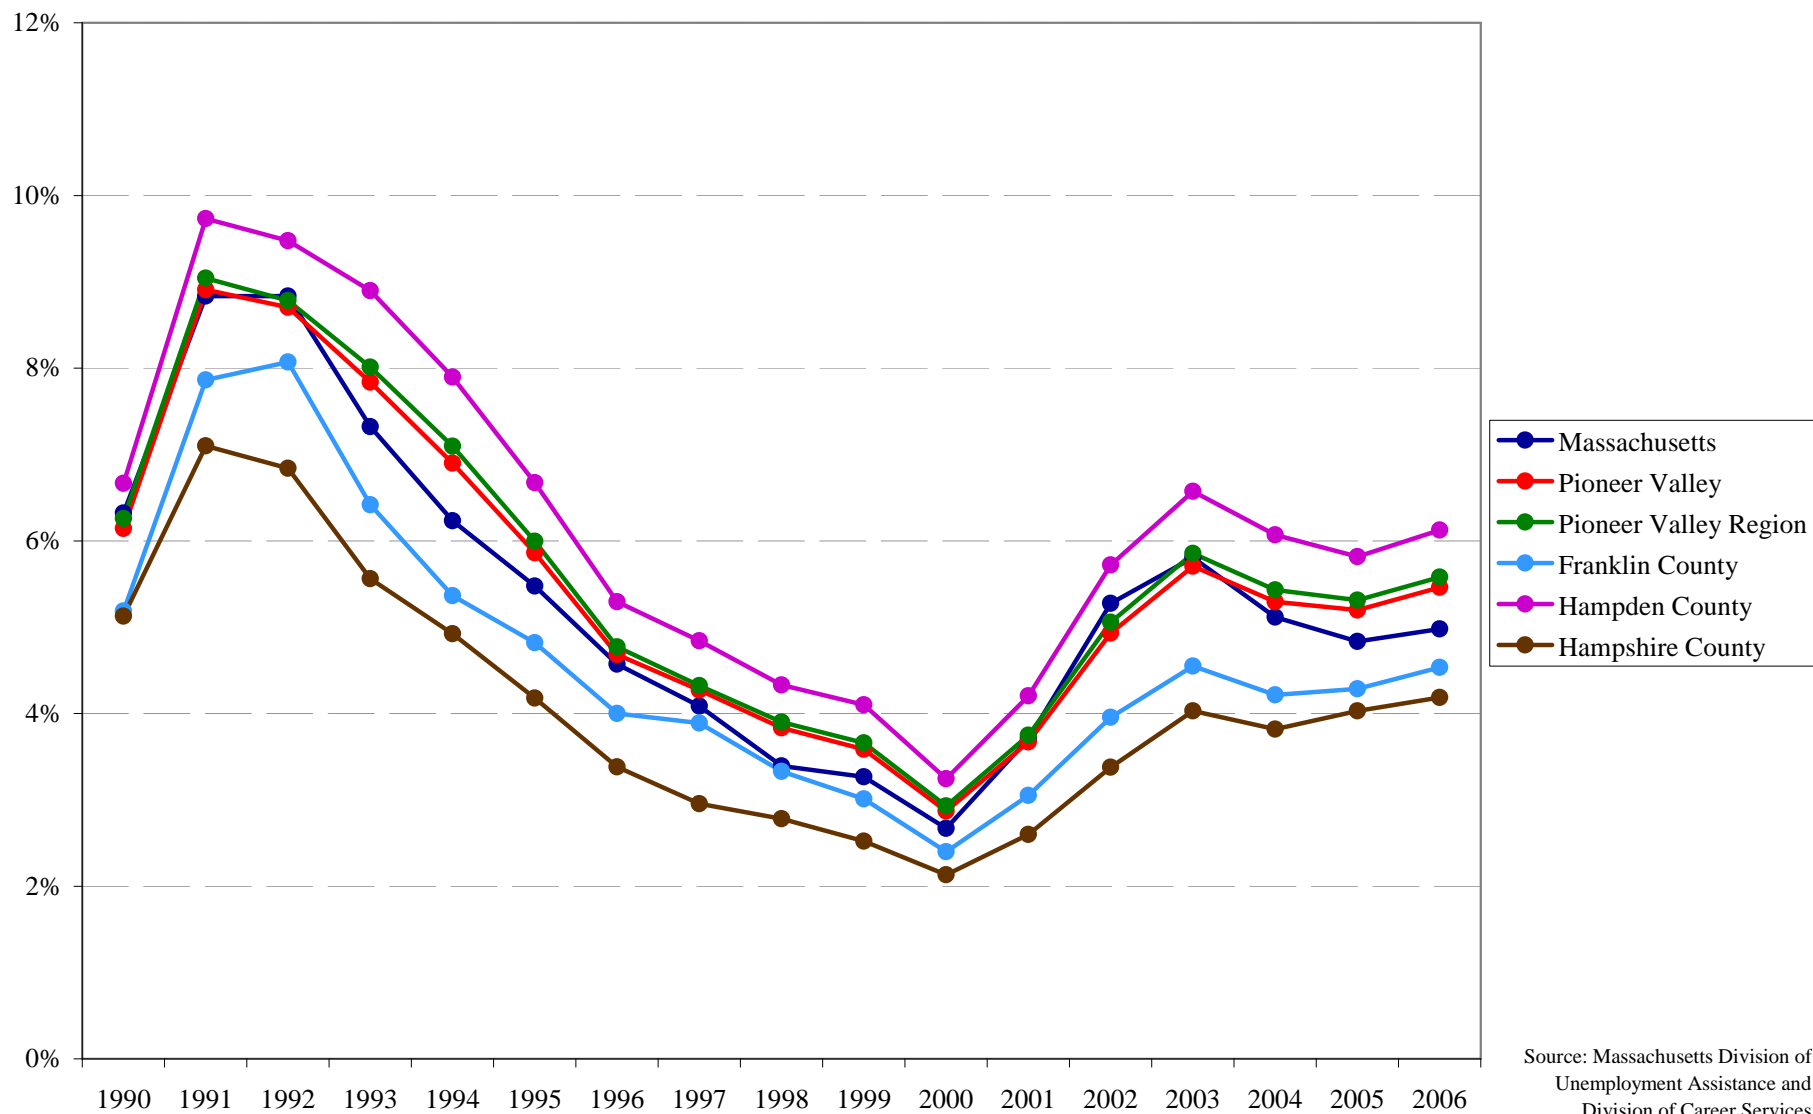

## Pioneer Valley State of the Region - Regional Trends

### *Unemployment Rate by Place of Residence*

Source: Massachusetts Division of Unemployment Assistance and Division of Career Services