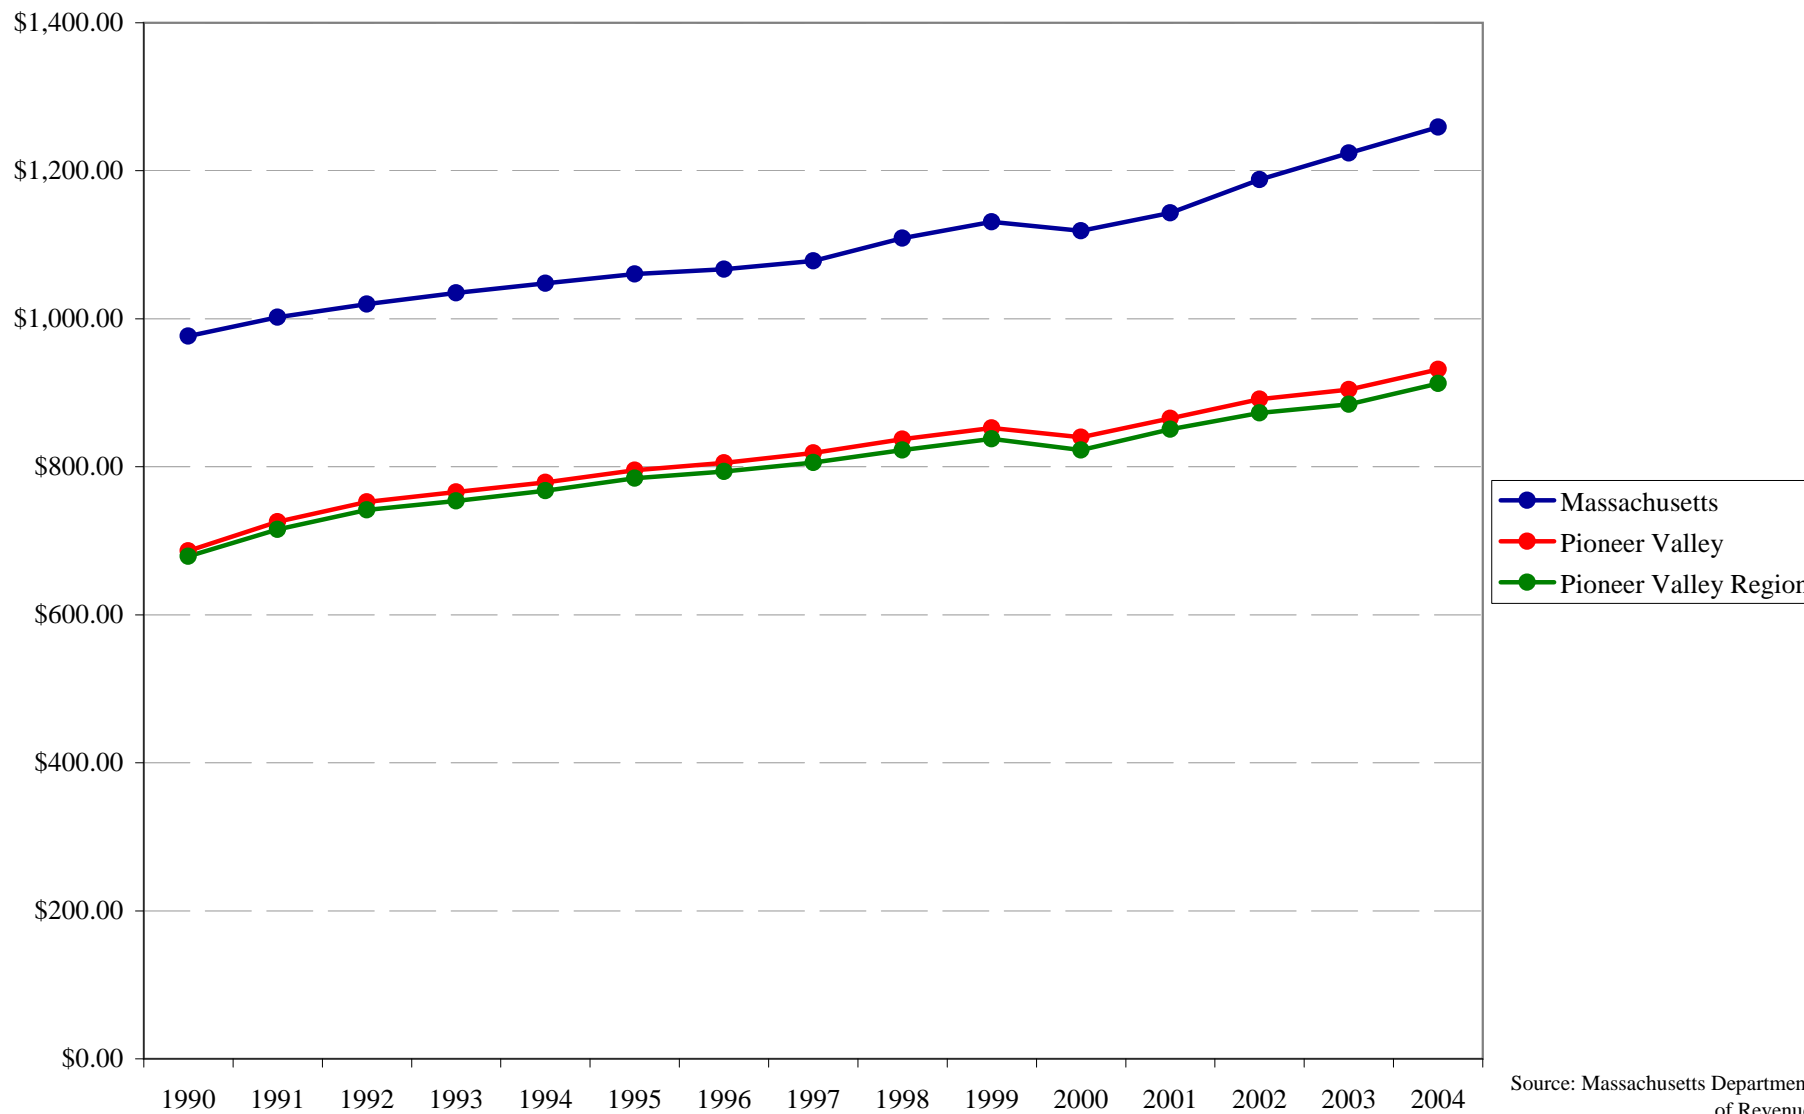

Pioneer Valley State of the Region - Regional Trends

Per Capita Municipal Tax Levy Revenues (2000 \$)

Source: Massachusetts Department of Revenue