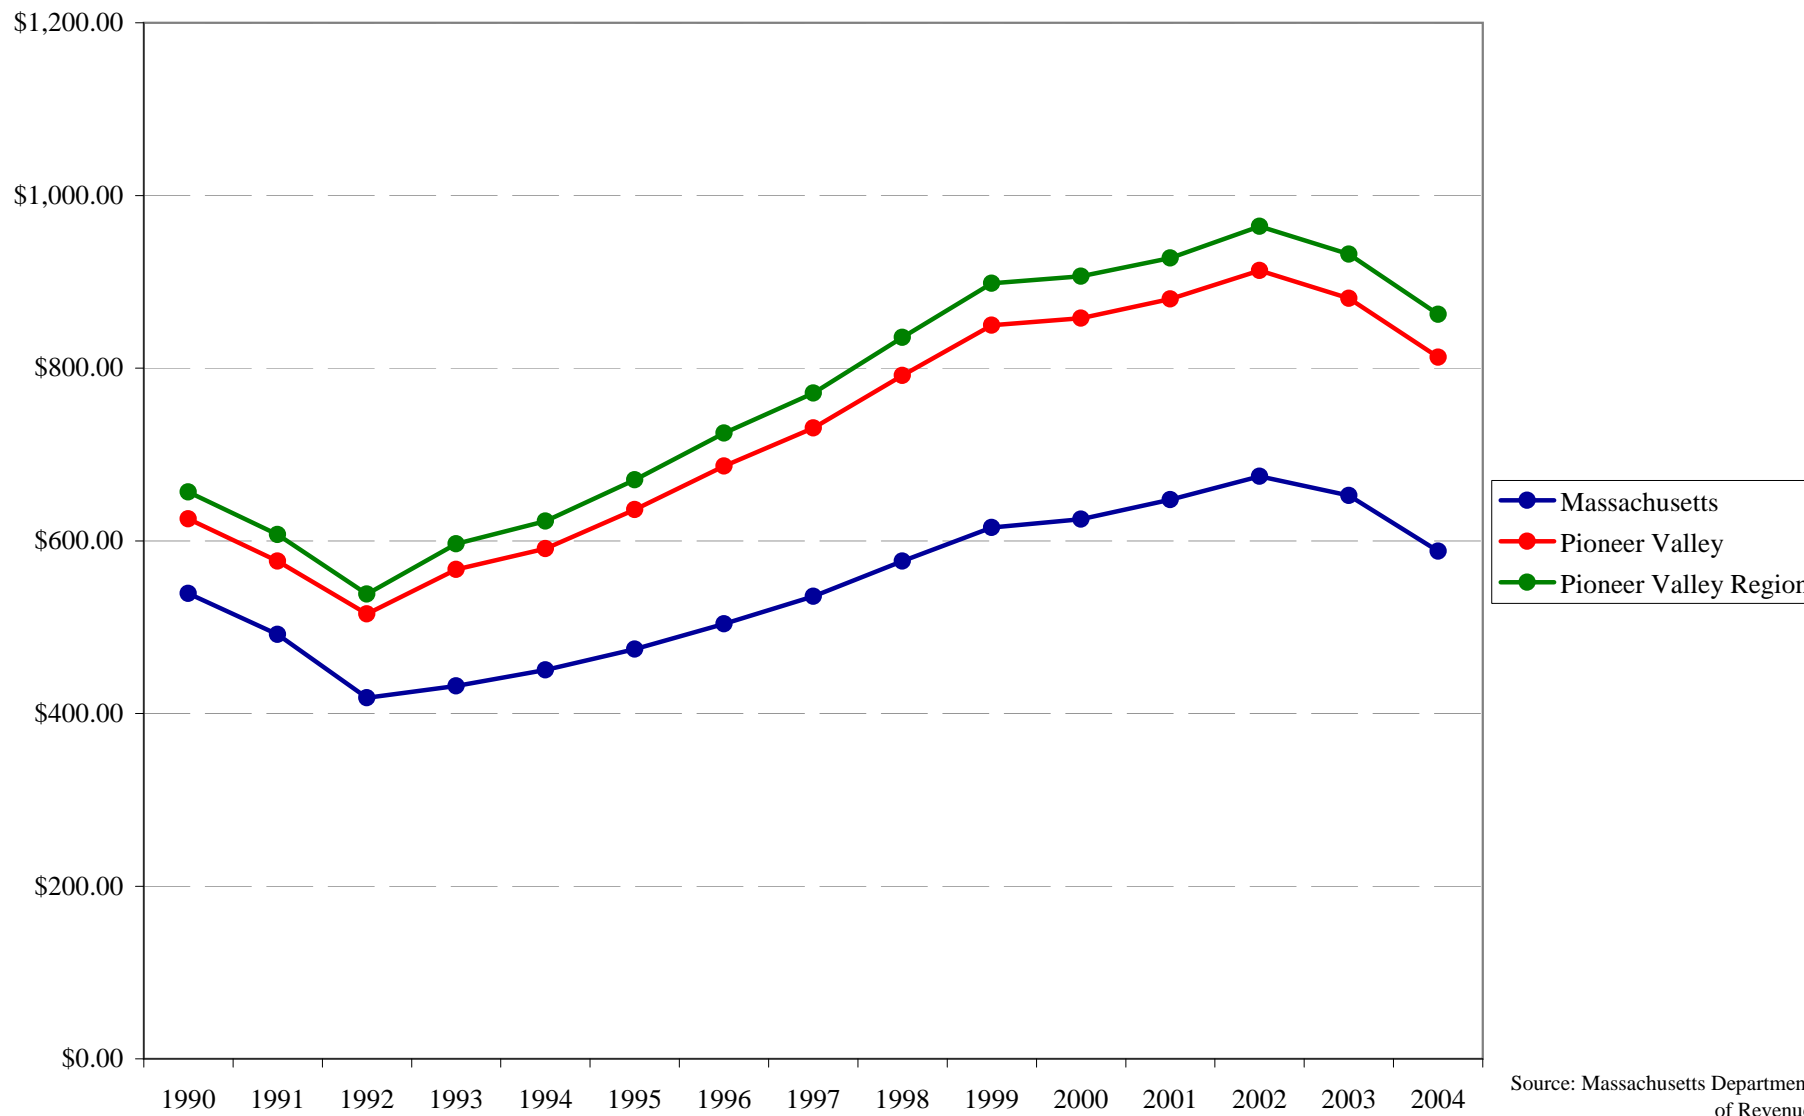

Pioneer Valley State of the Region - Regional Trends

Per Capita Municipal State Aid Revenues (2000 \$)

Source: Massachusetts Department of Revenue