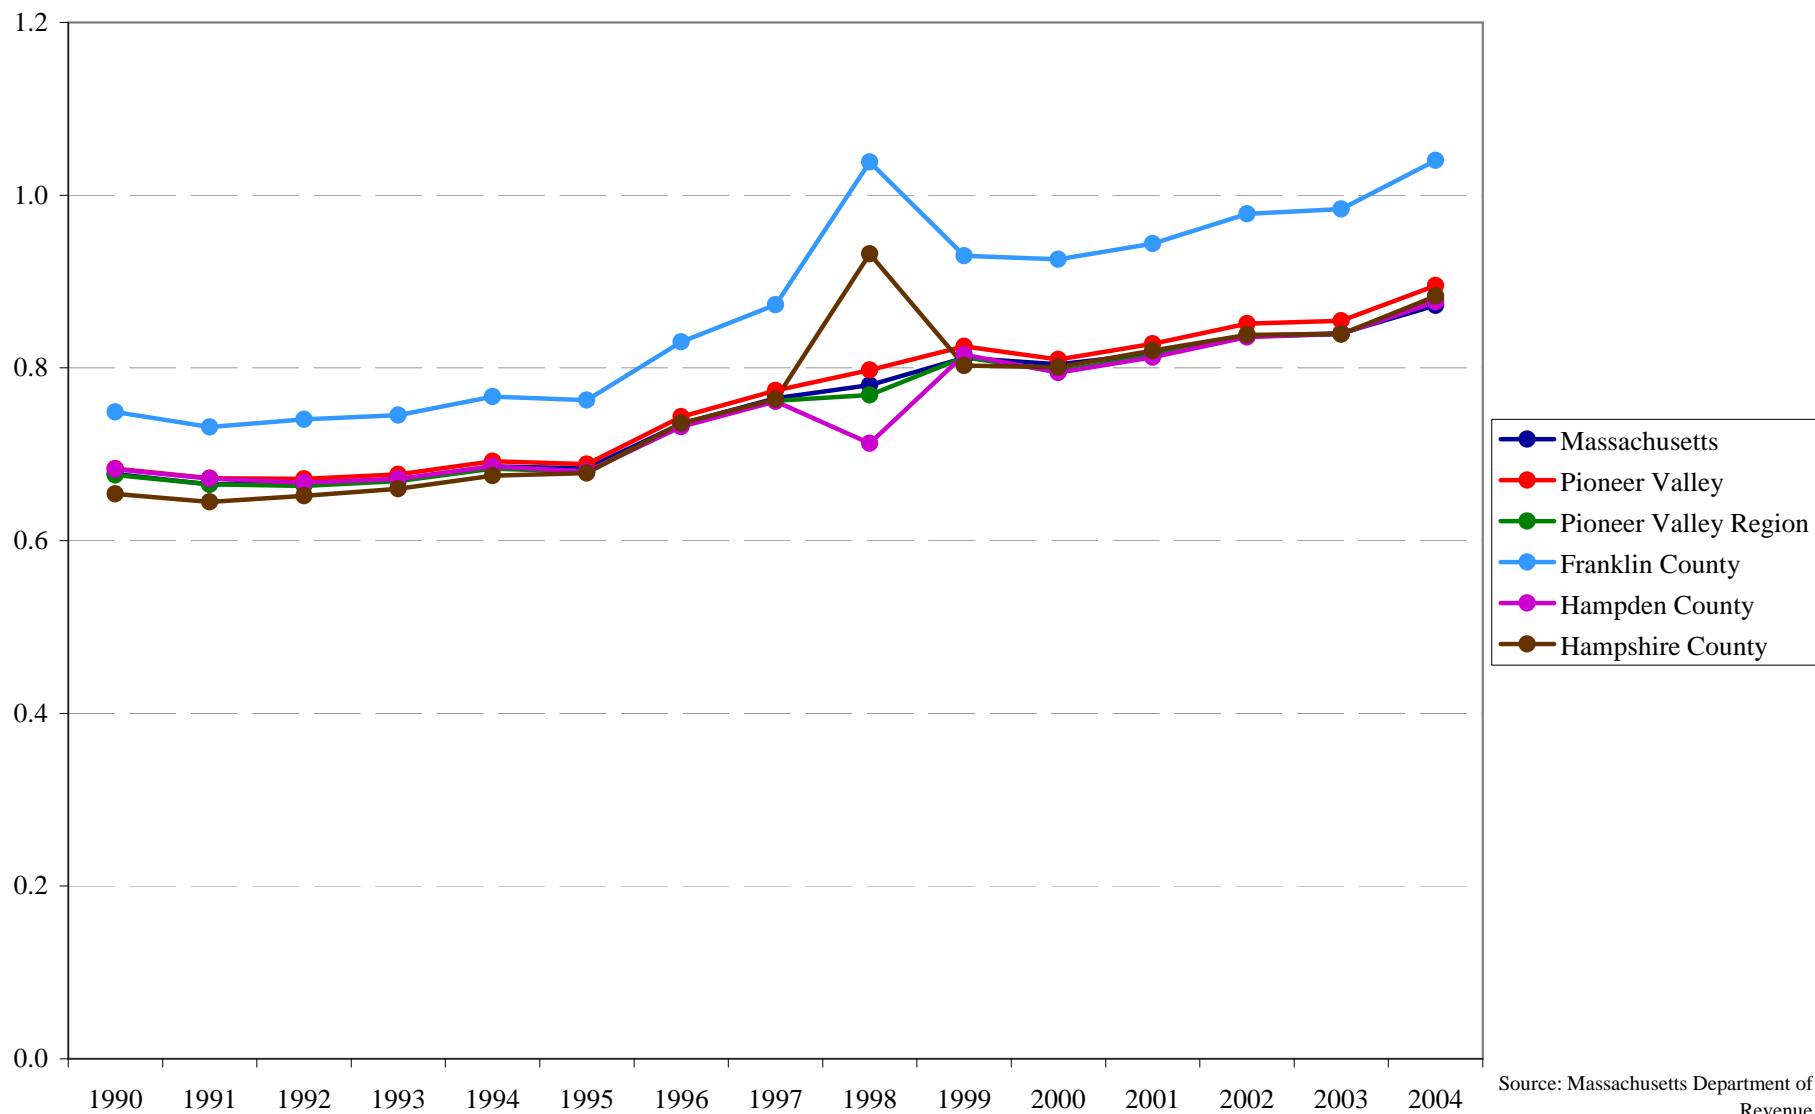

Pioneer Valley State of the Region - Regional Trends

Total Registered Vehicles per Person (all ages)

Source: Massachusetts Department of Revenue