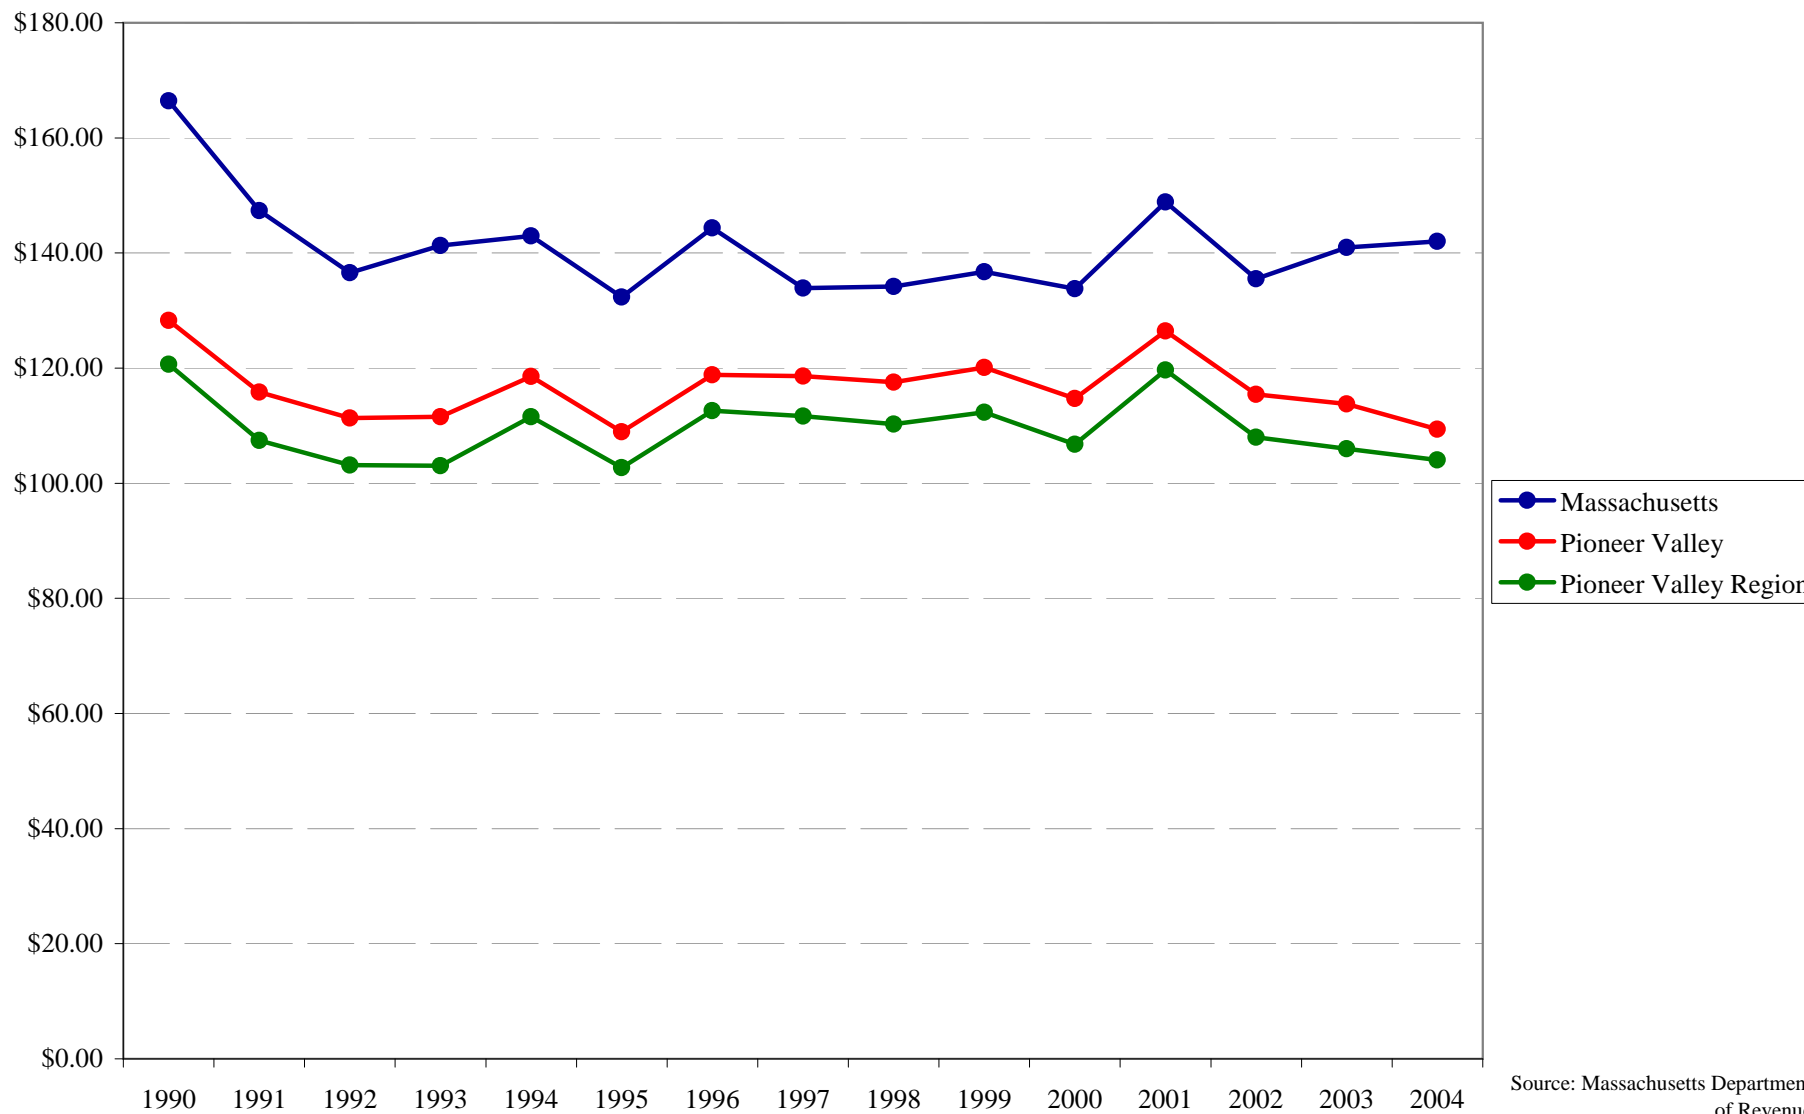

Pioneer Valley State of the Region - Regional Trends

Per Capita Municipal Spending on Public Works (2000 \$)

Source: Massachusetts Department of Revenue