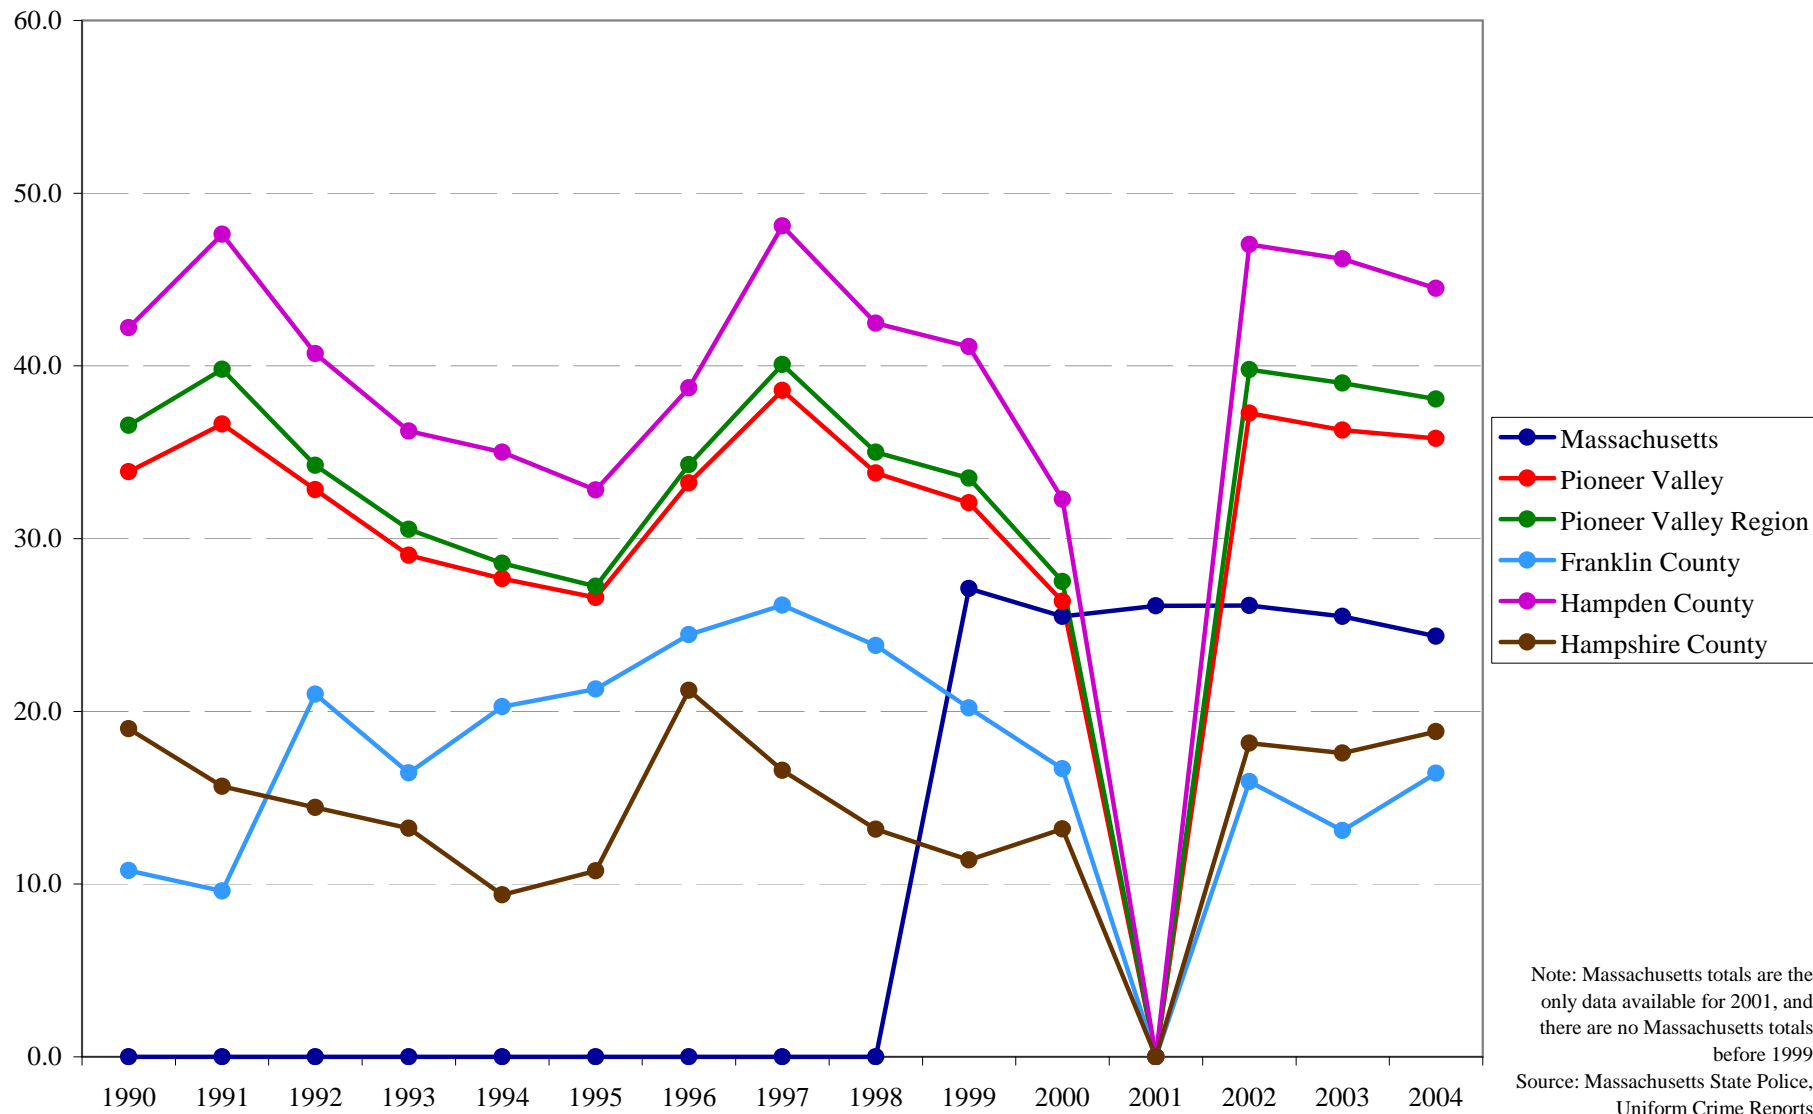

## Pioneer Valley State of the Region - Regional Trends

### *Property Crimes per 1,000 People*

Note: Massachusetts totals are the only data available for 2001, and there are no Massachusetts totals before 1999  
 Source: Massachusetts State Police, Uniform Crime Reports