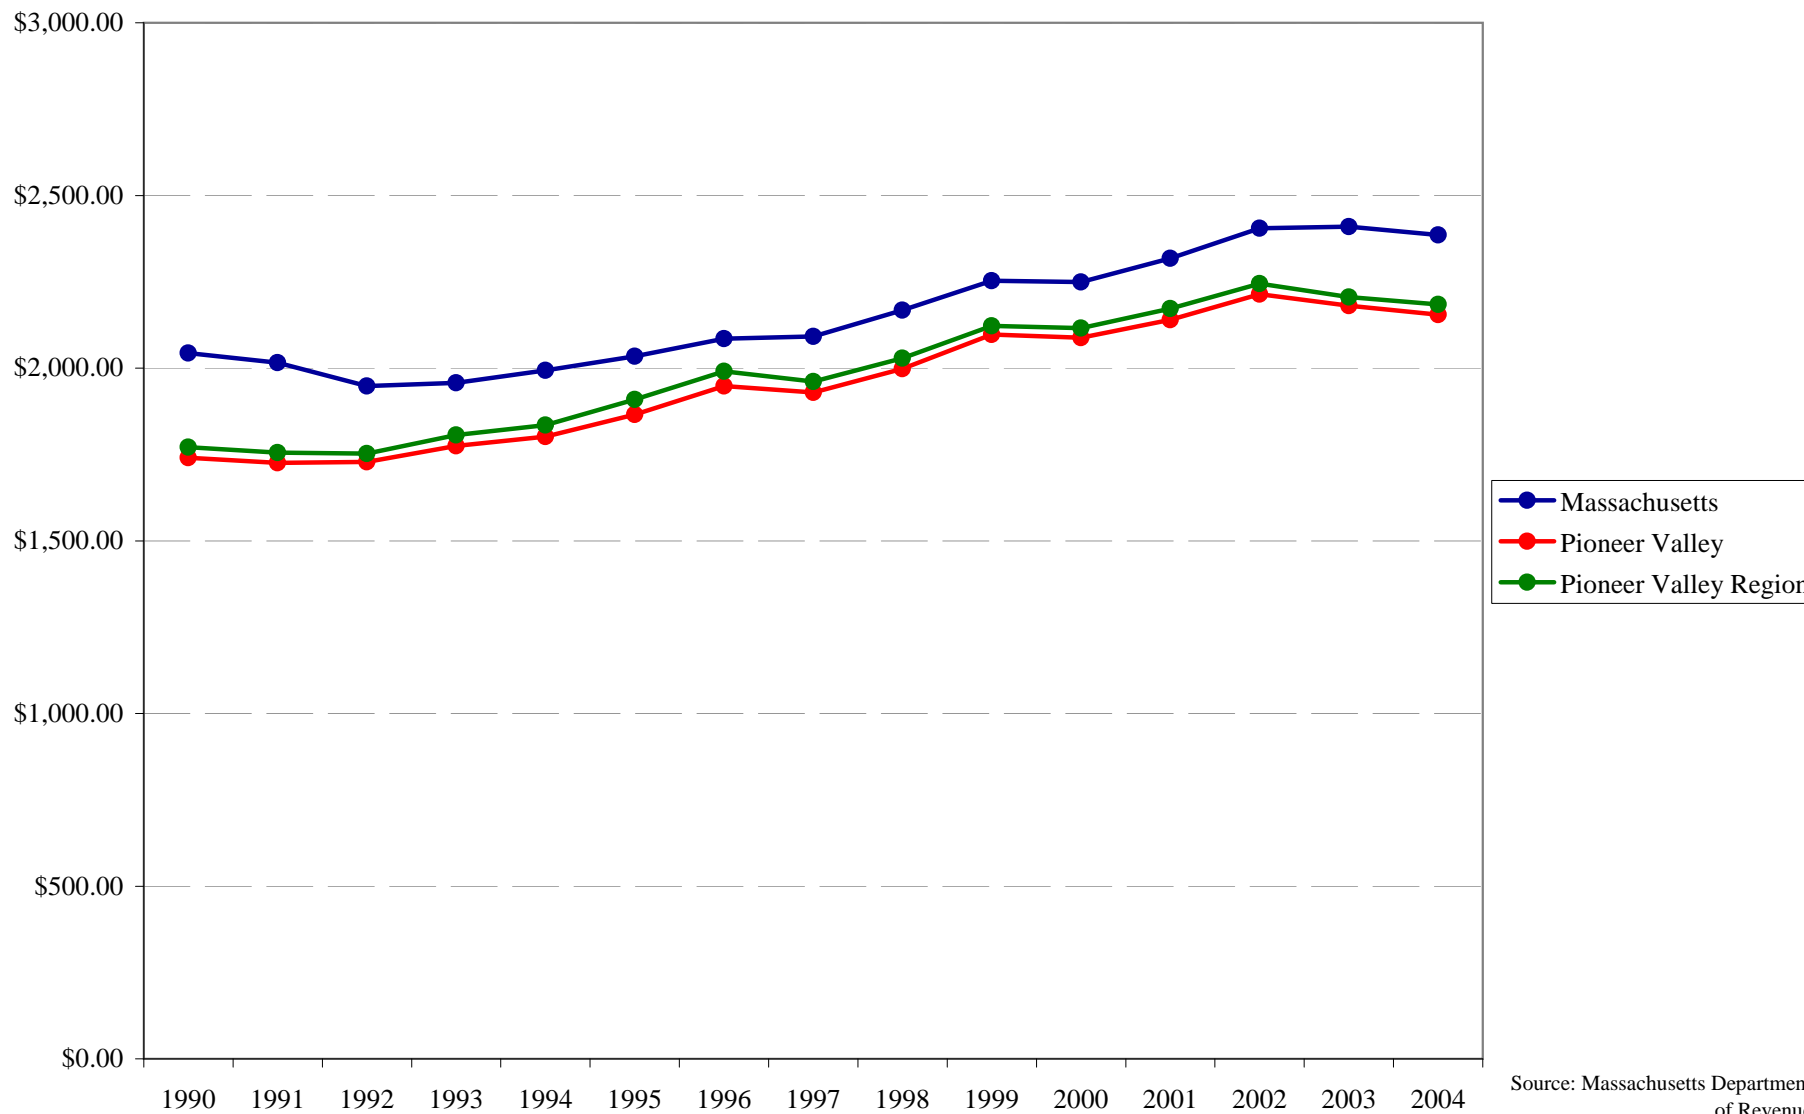

## Pioneer Valley State of the Region - Regional Trends

*Per Capita Municipal Revenues (2000 \$)*

Source: Massachusetts Department of Revenue