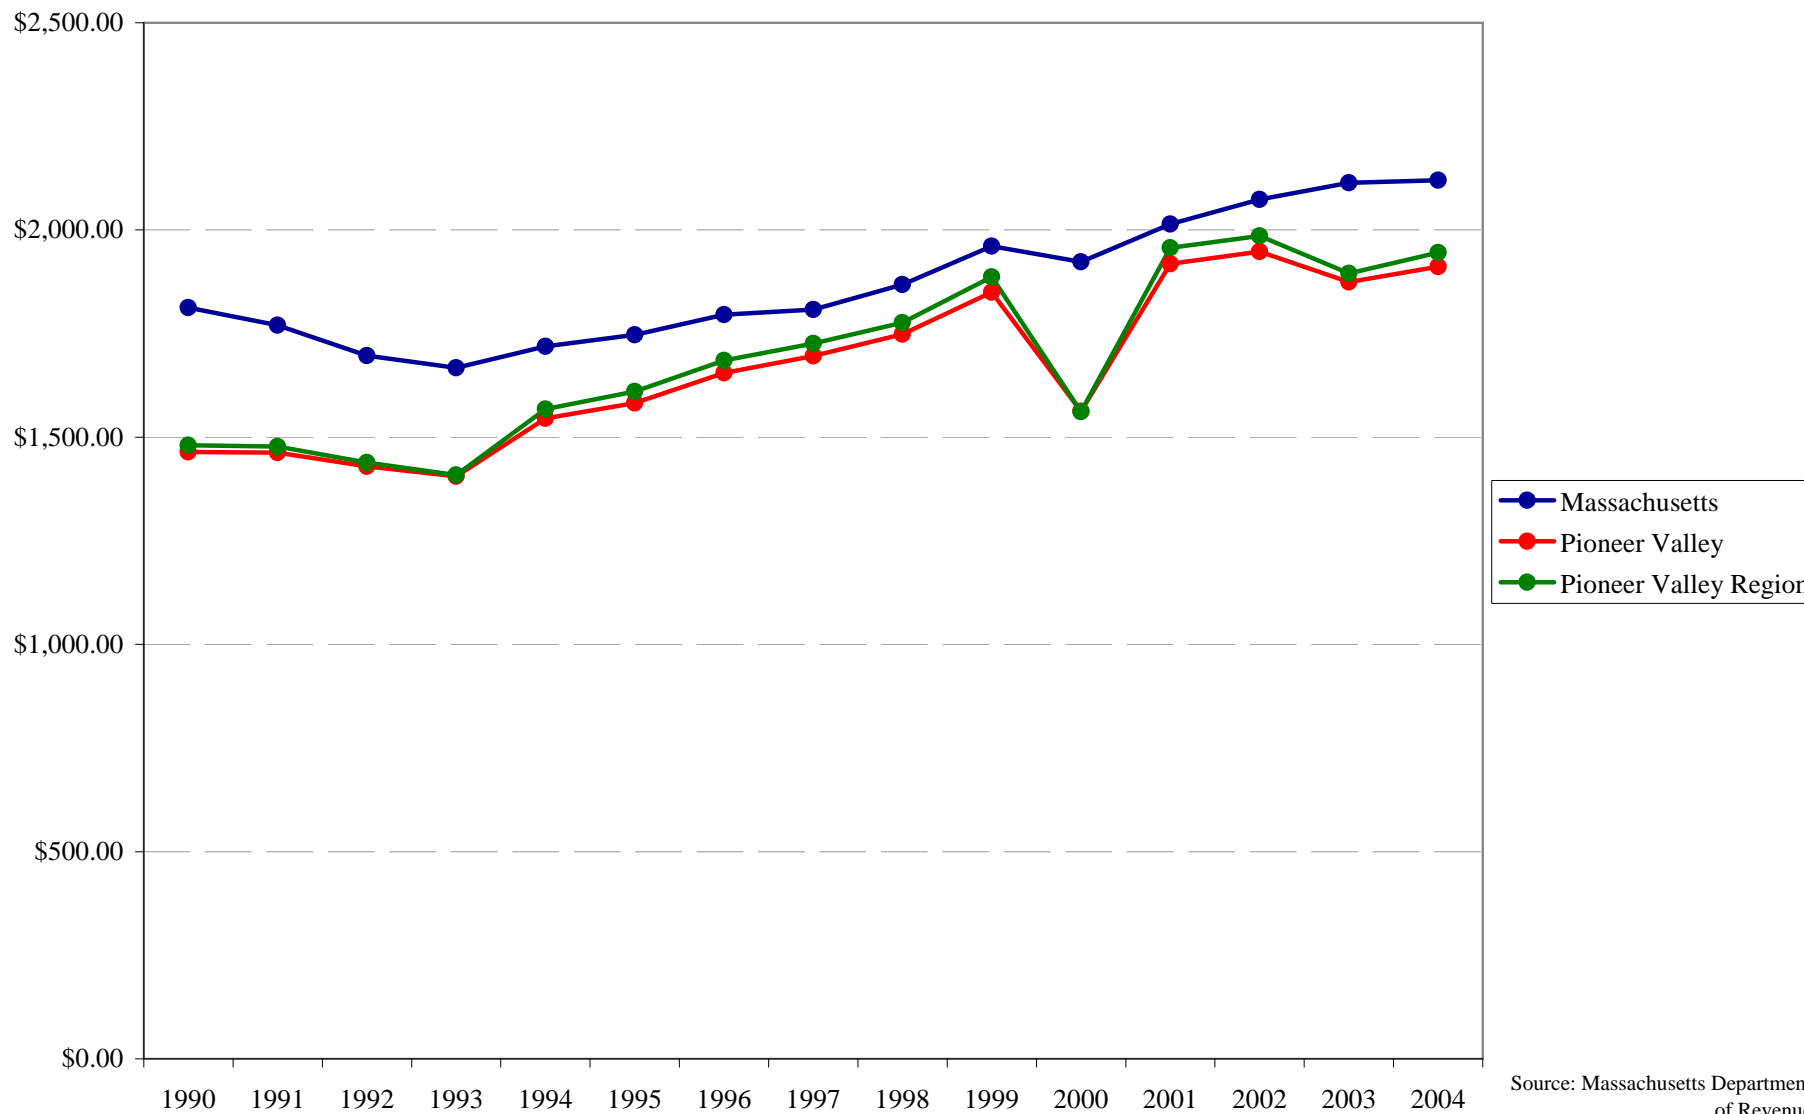

Pioneer Valley State of the Region - Regional Trends

Per Capita Municipal Spending (2000 \$)

Source: Massachusetts Department of Revenue