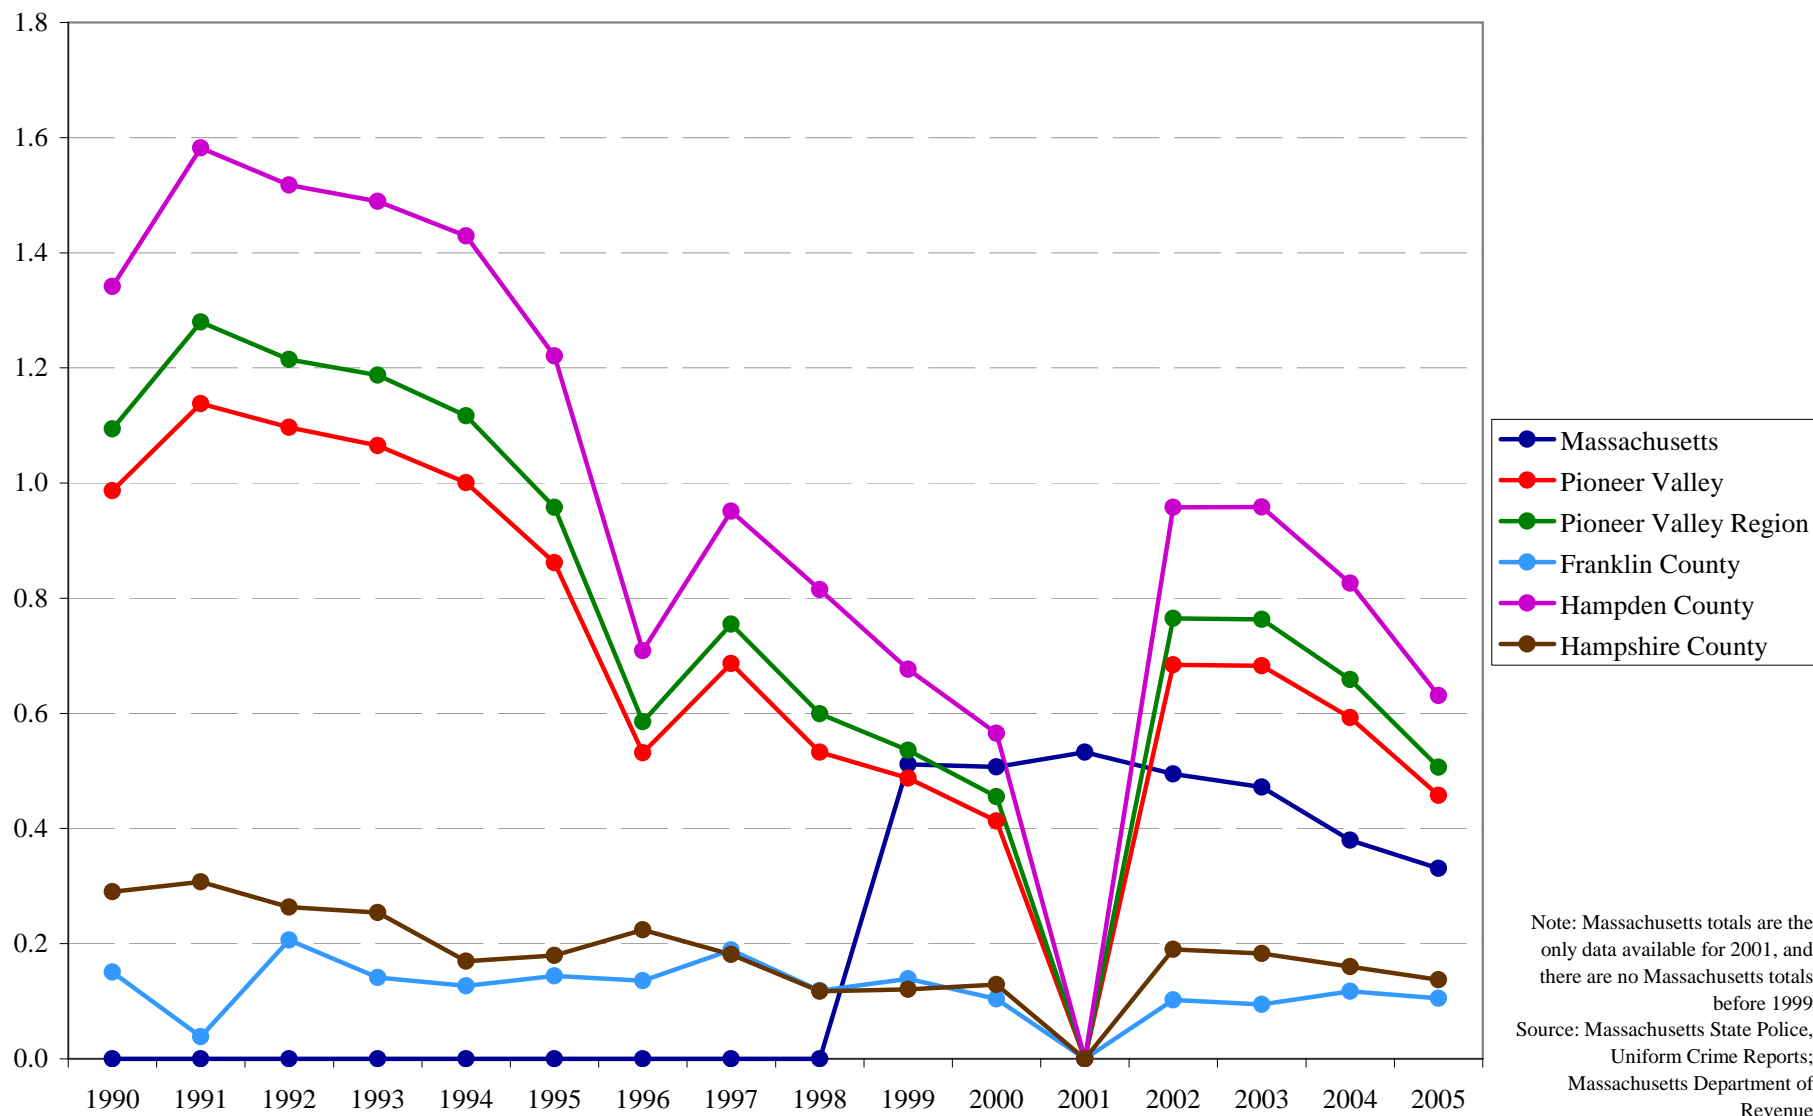

Pioneer Valley State of the Region - Regional Trends

Motor Vehicle Thefts per 100 Registered Vehicles

Note: Massachusetts totals are the only data available for 2001, and there are no Massachusetts totals before 1999
 Source: Massachusetts State Police, Uniform Crime Reports; Massachusetts Department of Revenue