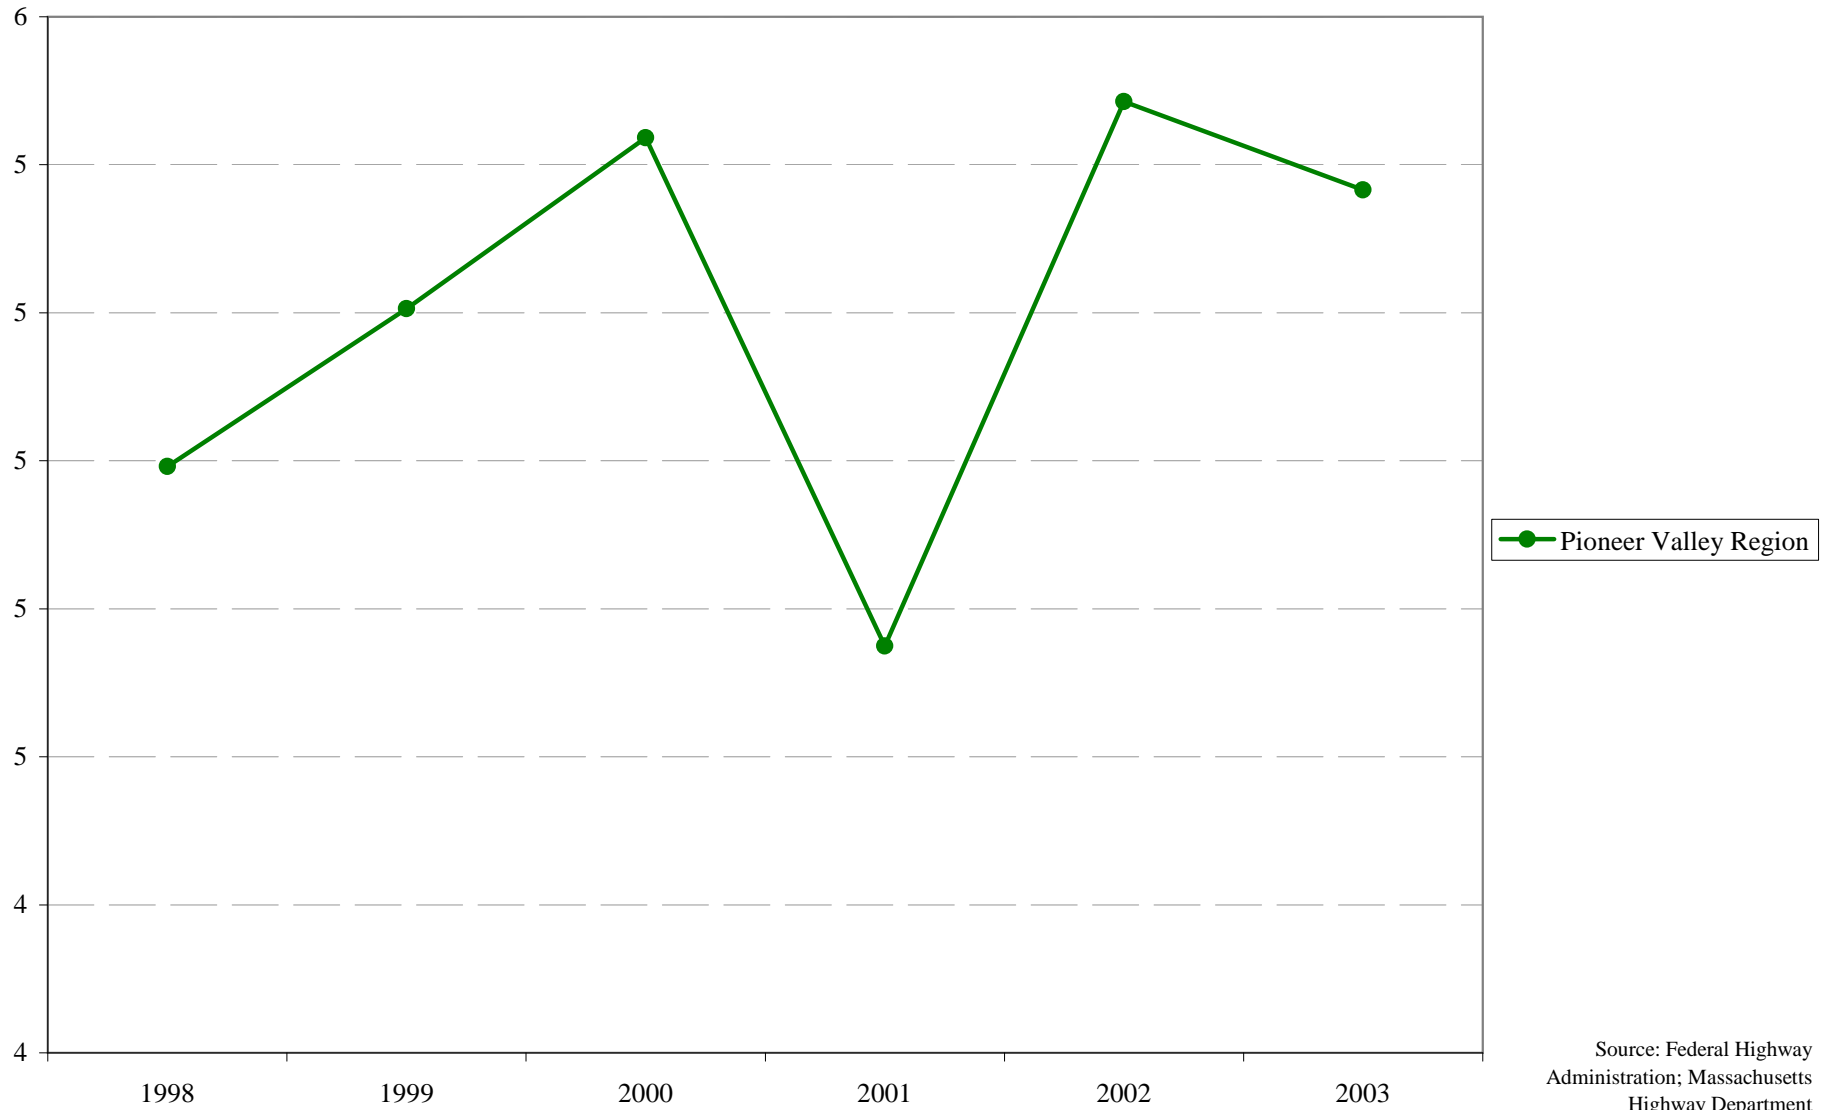

Pioneer Valley State of the Region - Regional Trends
Average Daily Vehicle Miles Traveled on Minor Arterial Roads, per Capita

Source: Federal Highway
Administration; Massachusetts
Highway Department