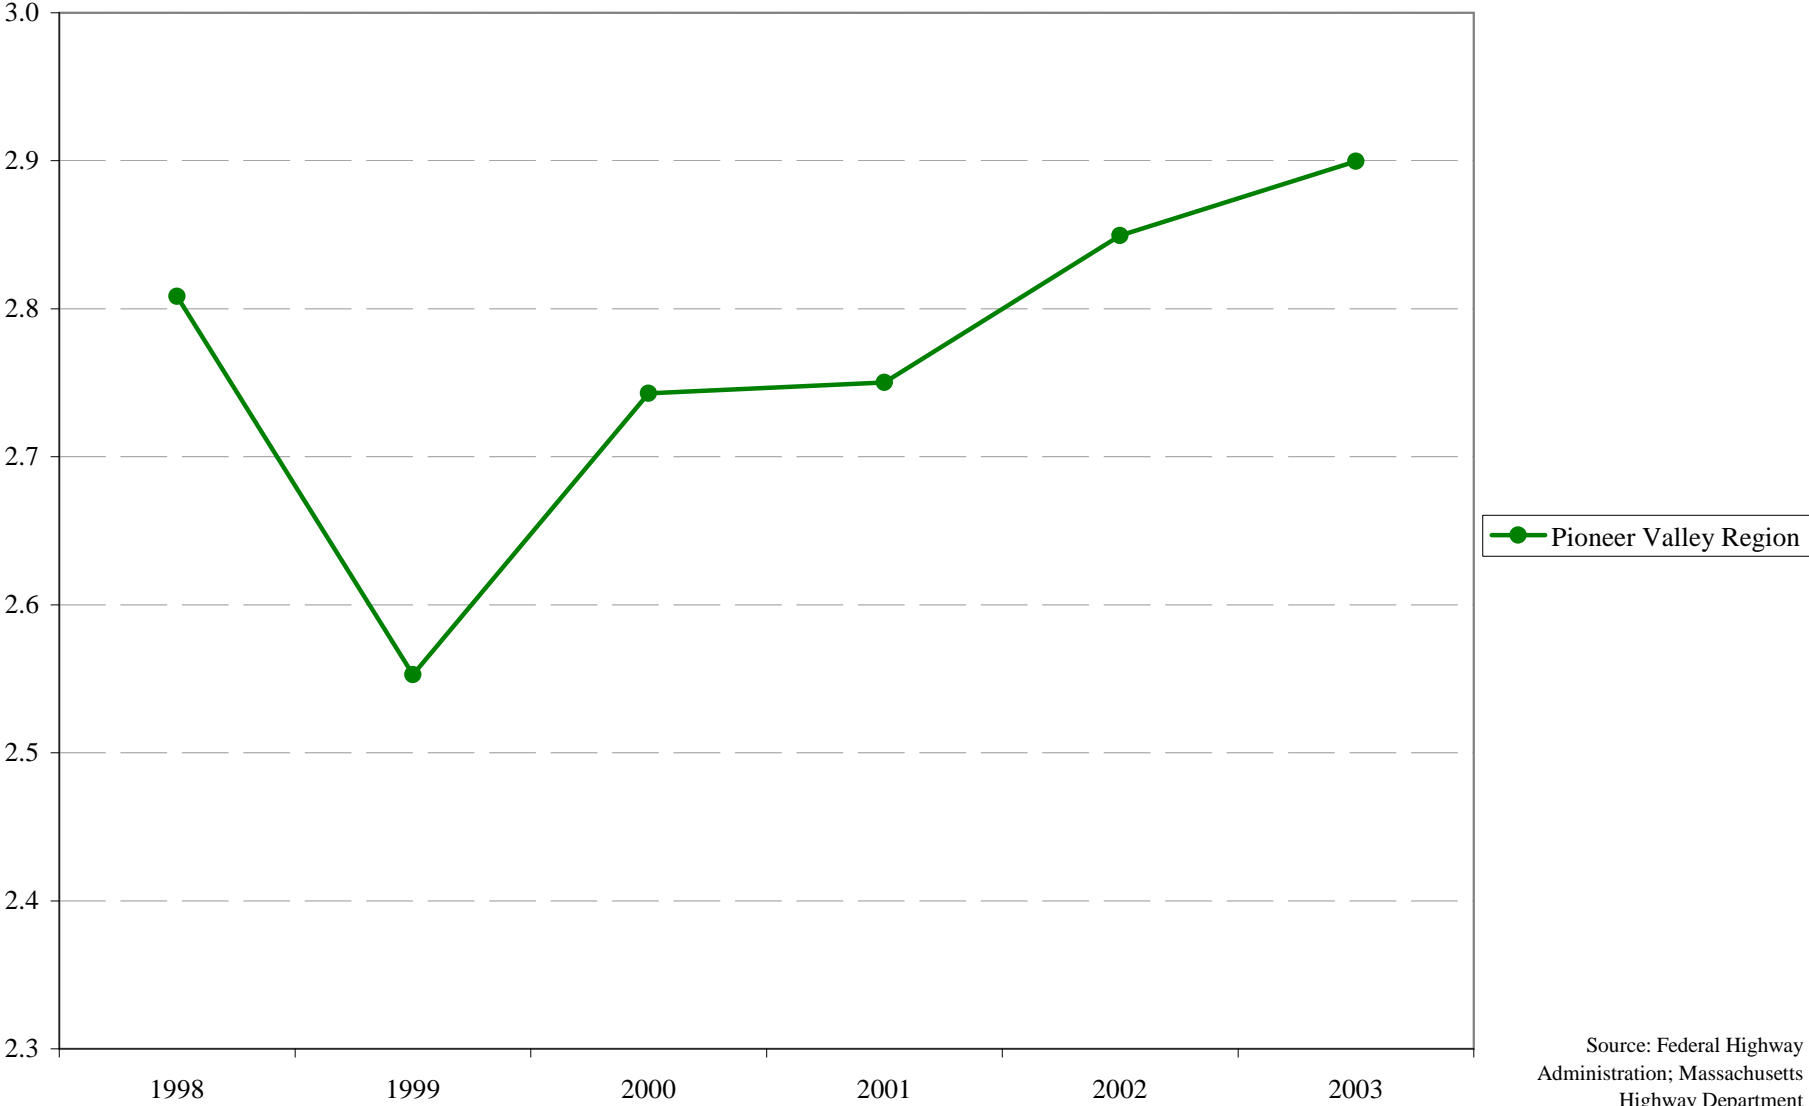

**Pioneer Valley State of the Region - Regional Trends**  
*Average Daily Vehicle Miles Traveled on Local Roads, per Capita*

Source: Federal Highway Administration; Massachusetts Highway Department