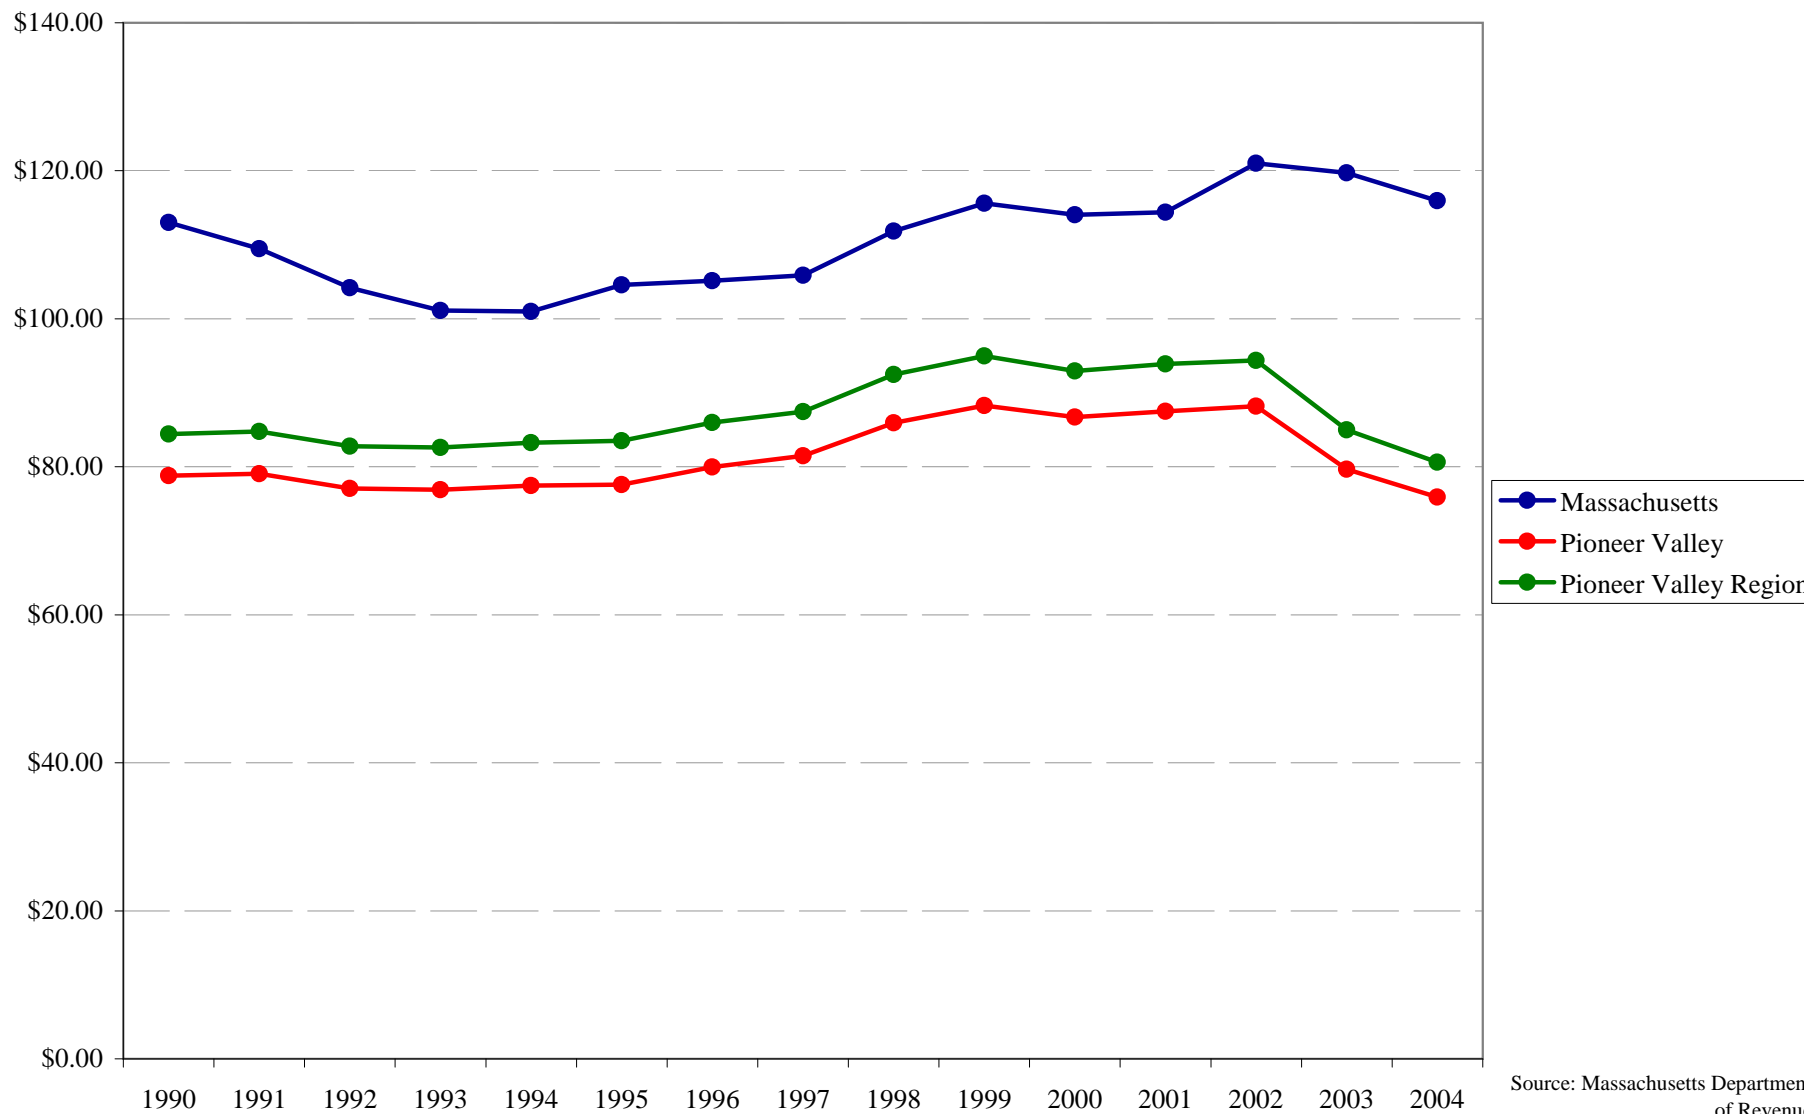

## Pioneer Valley State of the Region - Regional Trends

*Per Capita Municipal Spending on Fire (2000 \$)*

Source: Massachusetts Department of Revenue