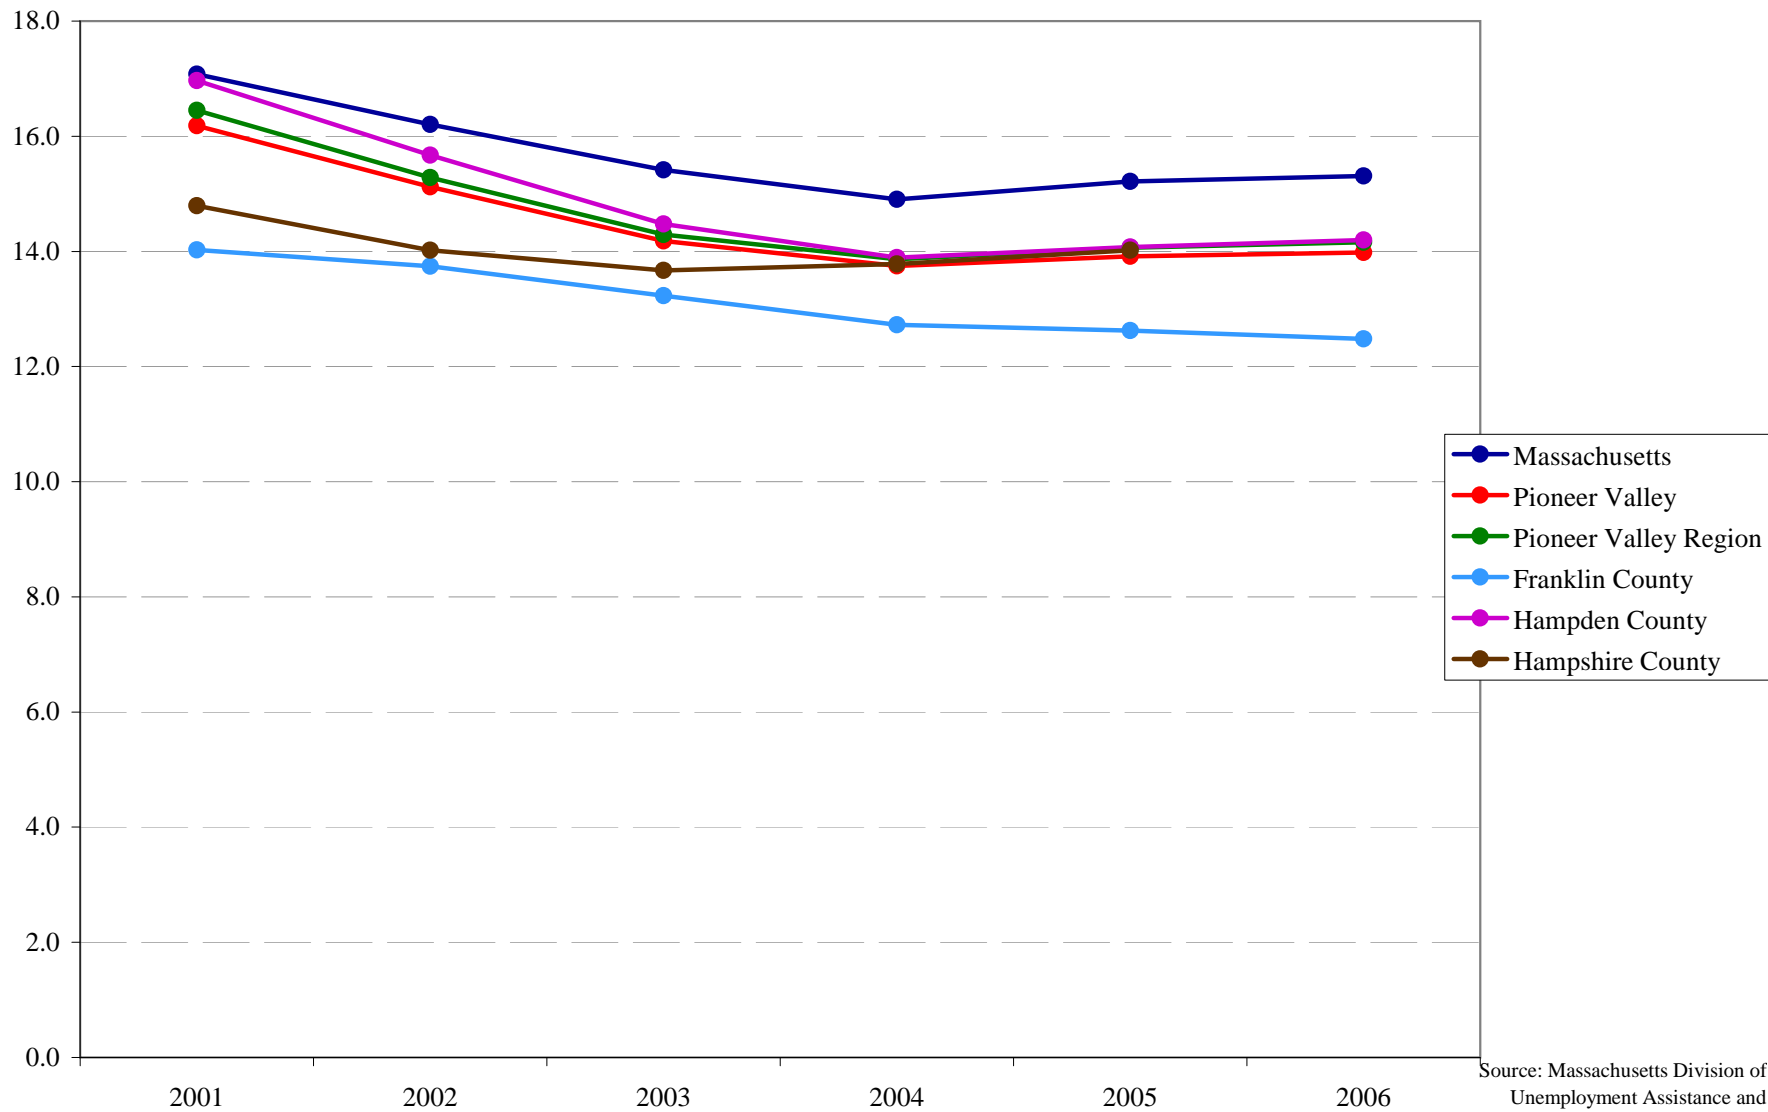

Pioneer Valley State of the Region - Regional Trends

Average Number of Employees per Establishment by Place of Work

Source: Massachusetts Division of
Unemployment Assistance and
Division of Career Services