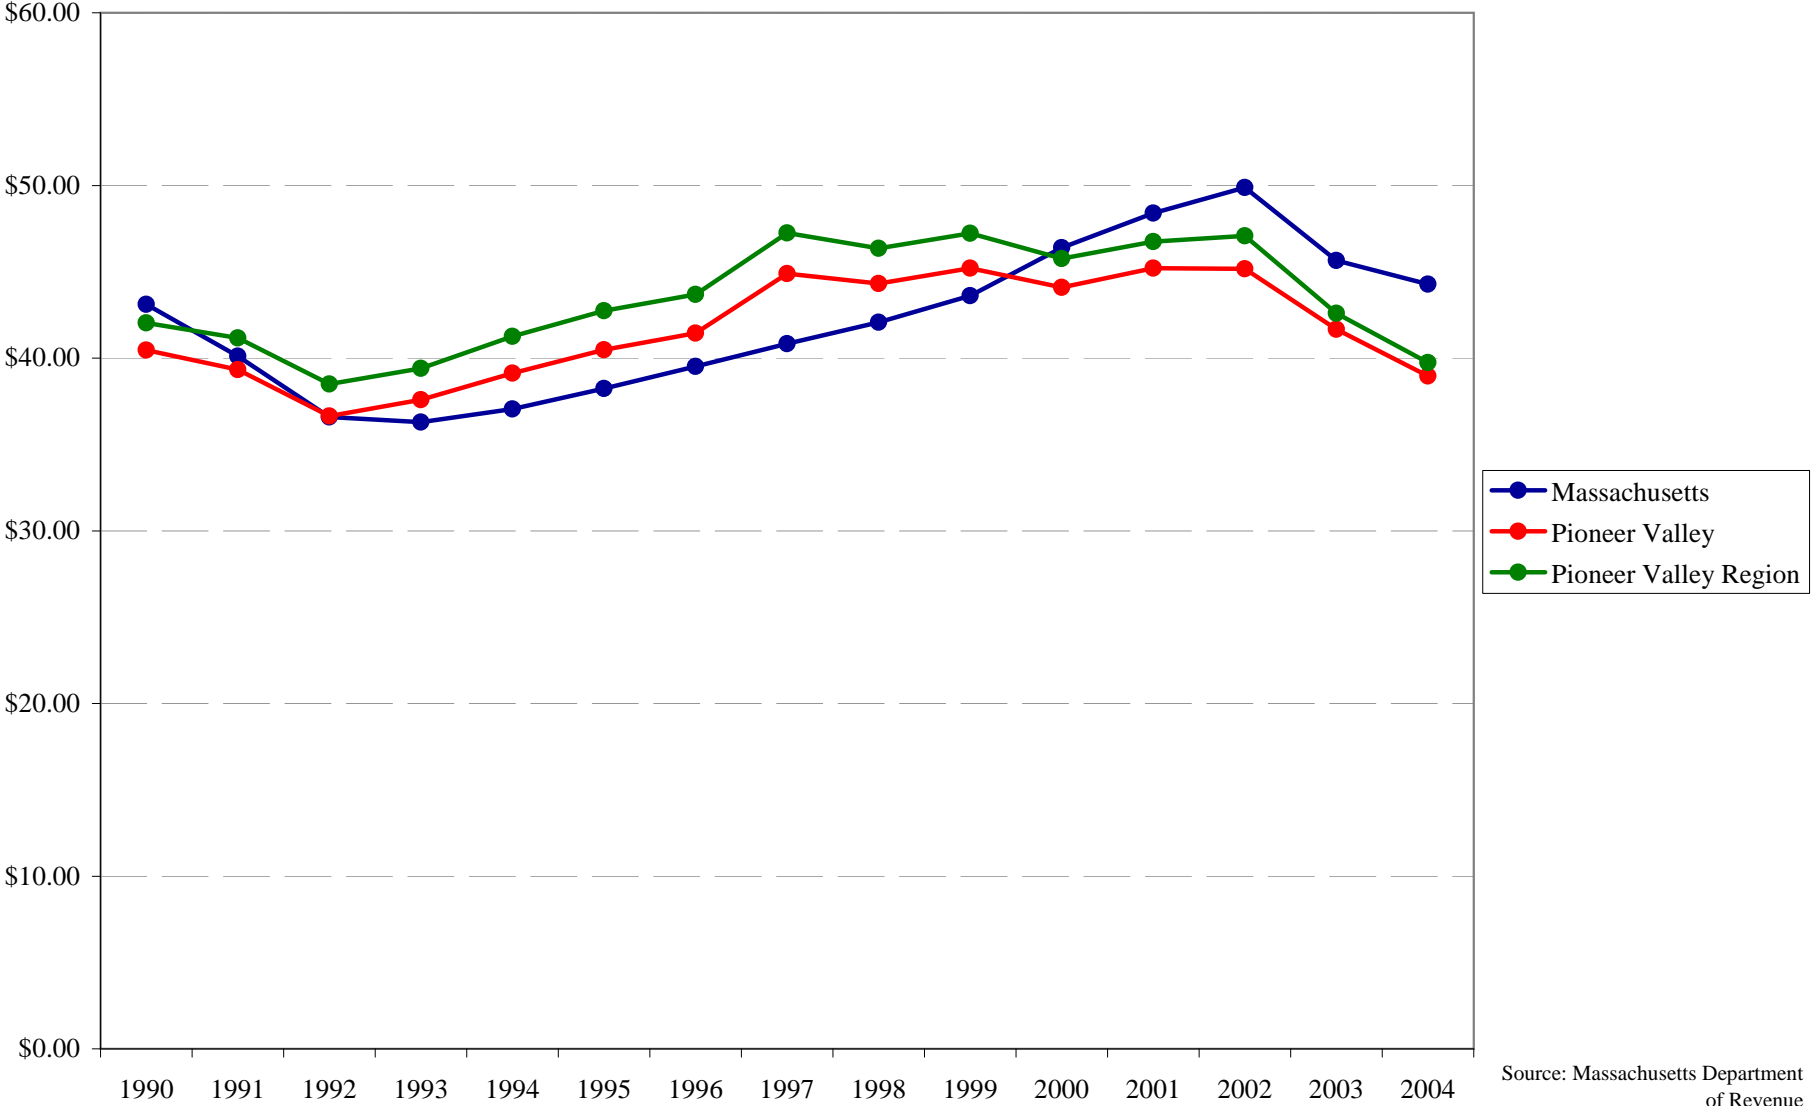

Pioneer Valley State of the Region - Regional Trends

Per Capita Municipal Spending on Culture and Recreation (2000 \$)

Source: Massachusetts Department of Revenue