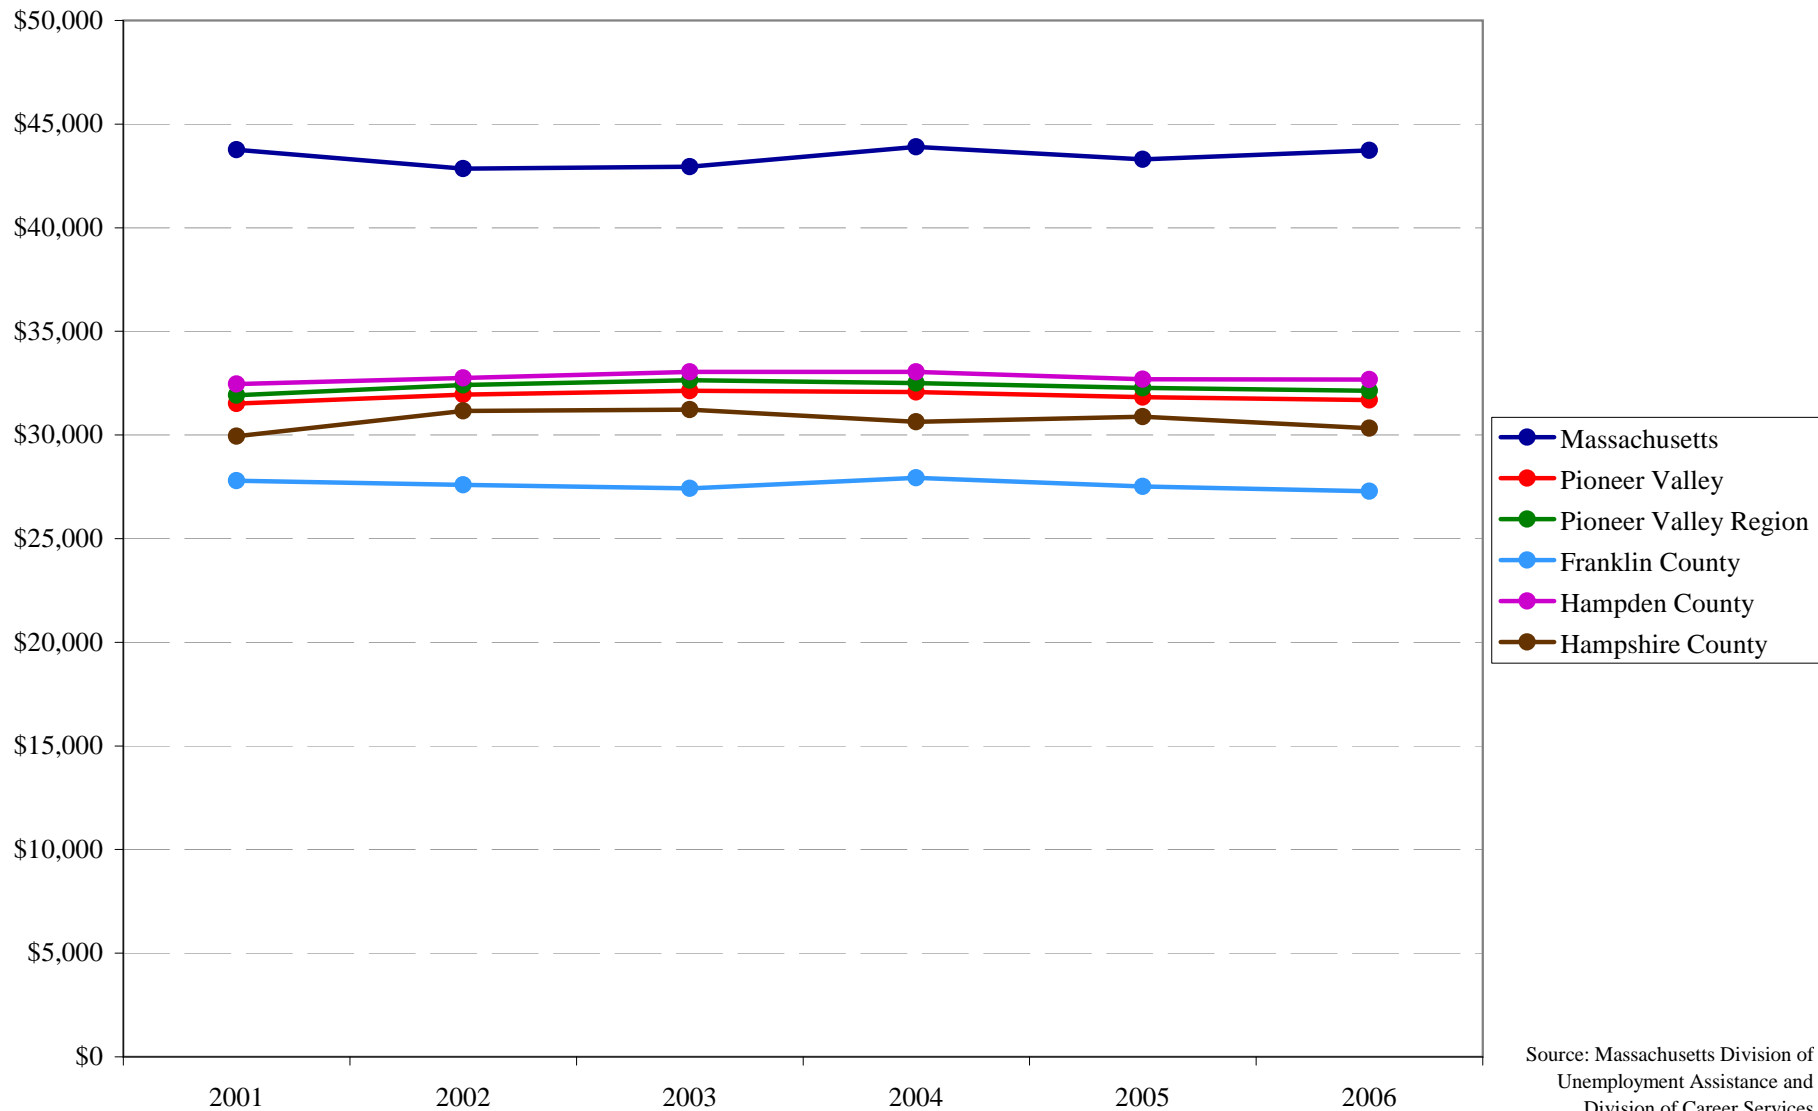

Pioneer Valley State of the Region - Regional Trends

Average Annual Wage by Place of Work (2000 \$)

Source: Massachusetts Division of
Unemployment Assistance and
Division of Career Services