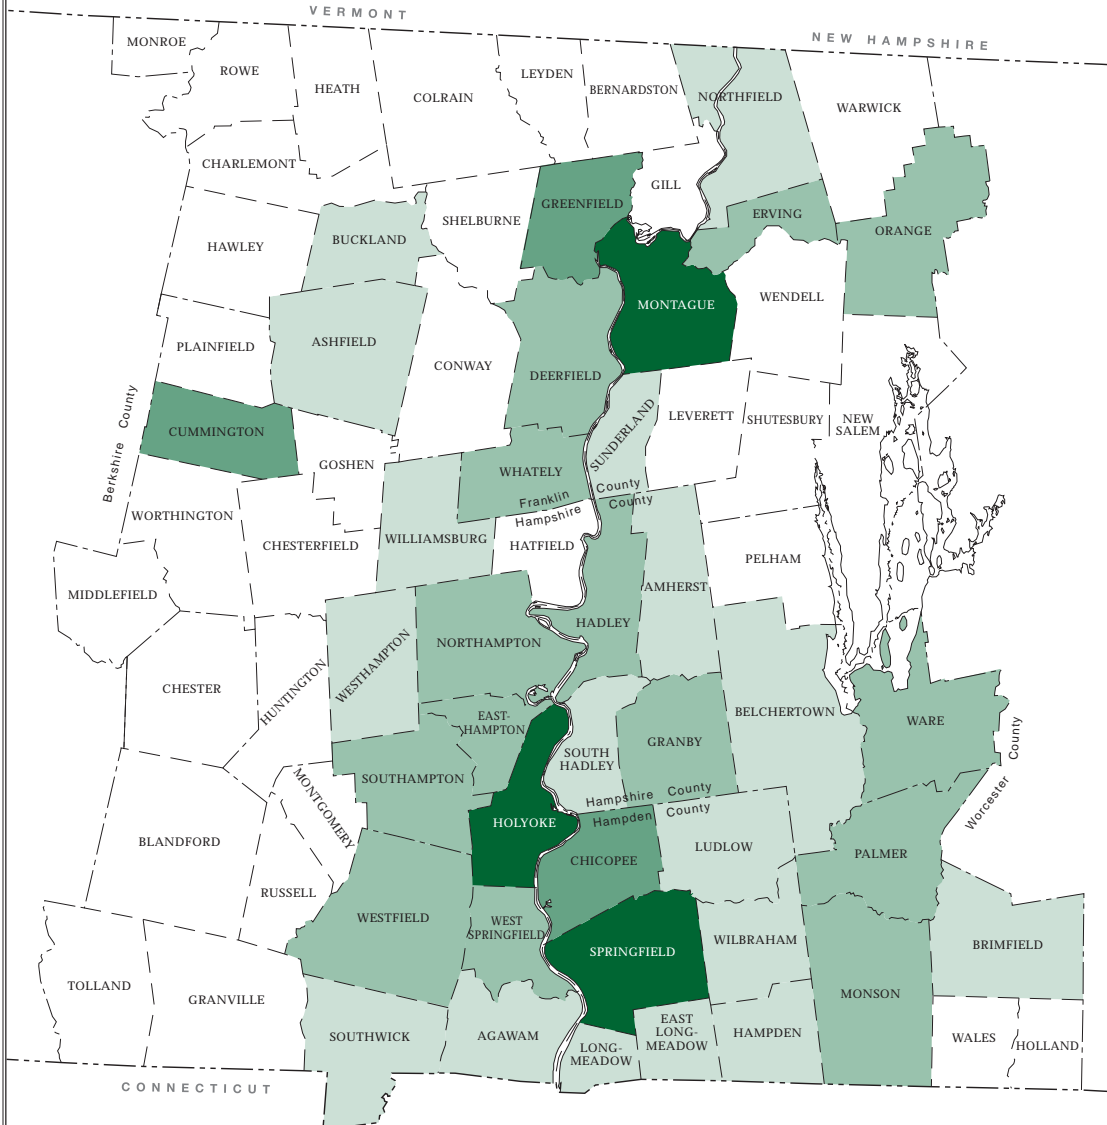

Violent Crimes Per 1,000 People, 2005

Source: Massachusetts State Police, Uniform Crime Reporting.

Produced by:
 Pioneer Valley
 Planning Commission
 26 Central Street
 West Springfield, MA 01089
 January 2008

Bernardston	
Blandford	
Charlemont	
Chester	
Chesterfield	
Colrain	
Conway	
Gill	
Goshen	
Granville	
Hatfield	
Hawley	
Heath	
Holland	
Huntington	
Leverett	
Leyden	
Middlefield	
Monroe	
Montgomery	
New Salem	
Pelham	
Plainfield	
Rowe	
Russell	
Shelburne	
Shutesbury	
Tolland	
Wales	
Warwick	
Wendell	
Worthington	
Holyoke	18.07
Springfield	17.76
Montague	10.11
Greenfield	8.75
Chicopee	6.28
Cummington	5.06
Ware	4.60
Westfield	4.60
West Springfield	4.47
Orange	4.31
Northampton	3.97
Whately	3.79
Palmer	3.41
Deerfield	3.14
Southampton	2.91
Monson	2.86
Granby	2.84
Hadley	2.70
Easthampton	2.69
Erving	2.59
Sunderland	2.37
Amherst	2.20
Williamsburg	1.64
Ludlow	1.60
Wilbraham	1.57
Southwick	1.57
Agawam	1.54
East Longmeadow	1.28
Westhampton	1.28
Belchertown	1.22
Hampden	1.13
South Hadley	1.11
Ashfield	1.10
Northfield	0.93
Longmeadow	0.90
Brimfield	0.55
Buckland	0.50