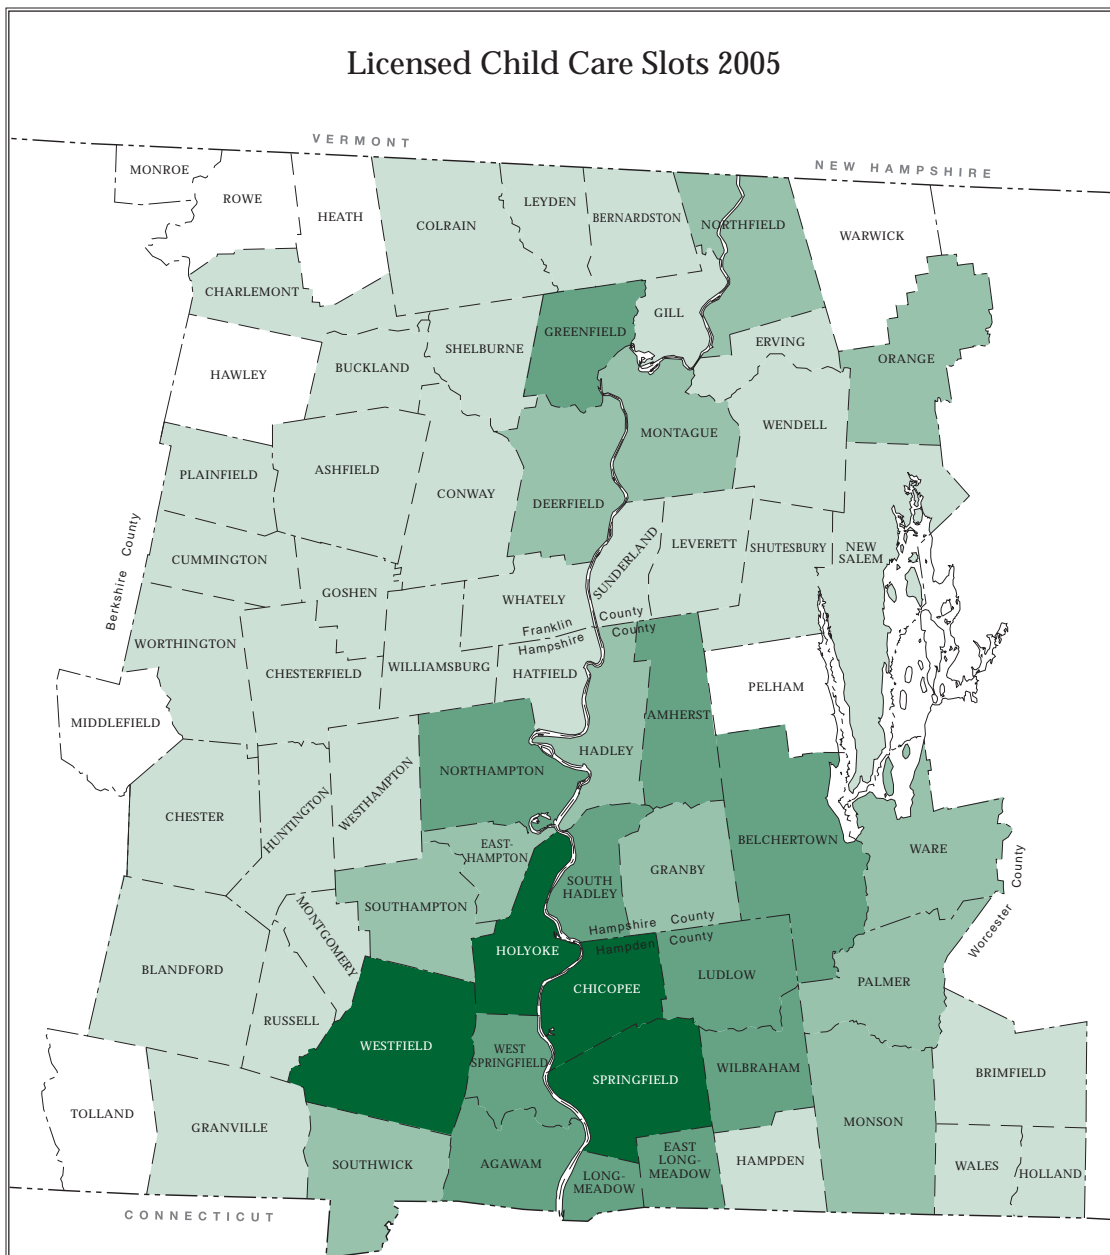

# Licensed Child Care Slots 2005

Hawley	
Heath	
Middlefield	
Monroe	
Pelham	
Rowe	
Tolland	
Warwick	
Springfield	7,625
Holyoke	1,785
Chicopee	1,517
Westfield	1,247
Northampton	992
Amherst	944
West Springfield	815
Agawam	680
South Hadley	608
Ludlow	602
Greenfield	598
East Longmeadow	596
Longmeadow	544
Belchertown	527
Wilbraham	500
Easthampton	490
Southwick	402
Ware	359
Palmer	348
Monson	305
Montague	246
Southampton	228
Granby	182
Hadley	165
Orange	150
Deerfield	143
Northfield	106
Chesterfield	84
Bernardston	77
Ashfield	64
Hampden	64
Leverett	64
Shelburne	62
Brimfield	54
Hatfield	52
Gill	50
Holland	50
Erving	47
Wales	47
Russell	43
Whately	31
Westhampton	30
New Salem	29
Huntington	28
Sunderland	26
Chester	22
Williamsburg	21
Goshen	16
Shutesbury	16
Charlemont	14
Wendell	13
Buckland	10
Colrain	10
Cummington	10
Worthington	10
Plainfield	9
Blandford	6
Granville	6
Leyden	6
Montgomery	5
Conway	4

Source: Massachusetts Department of Public Health.

Produced by:  
Pioneer Valley  
Planning Commission  
26 Central Street  
West Springfield, MA 01089  
January 2008