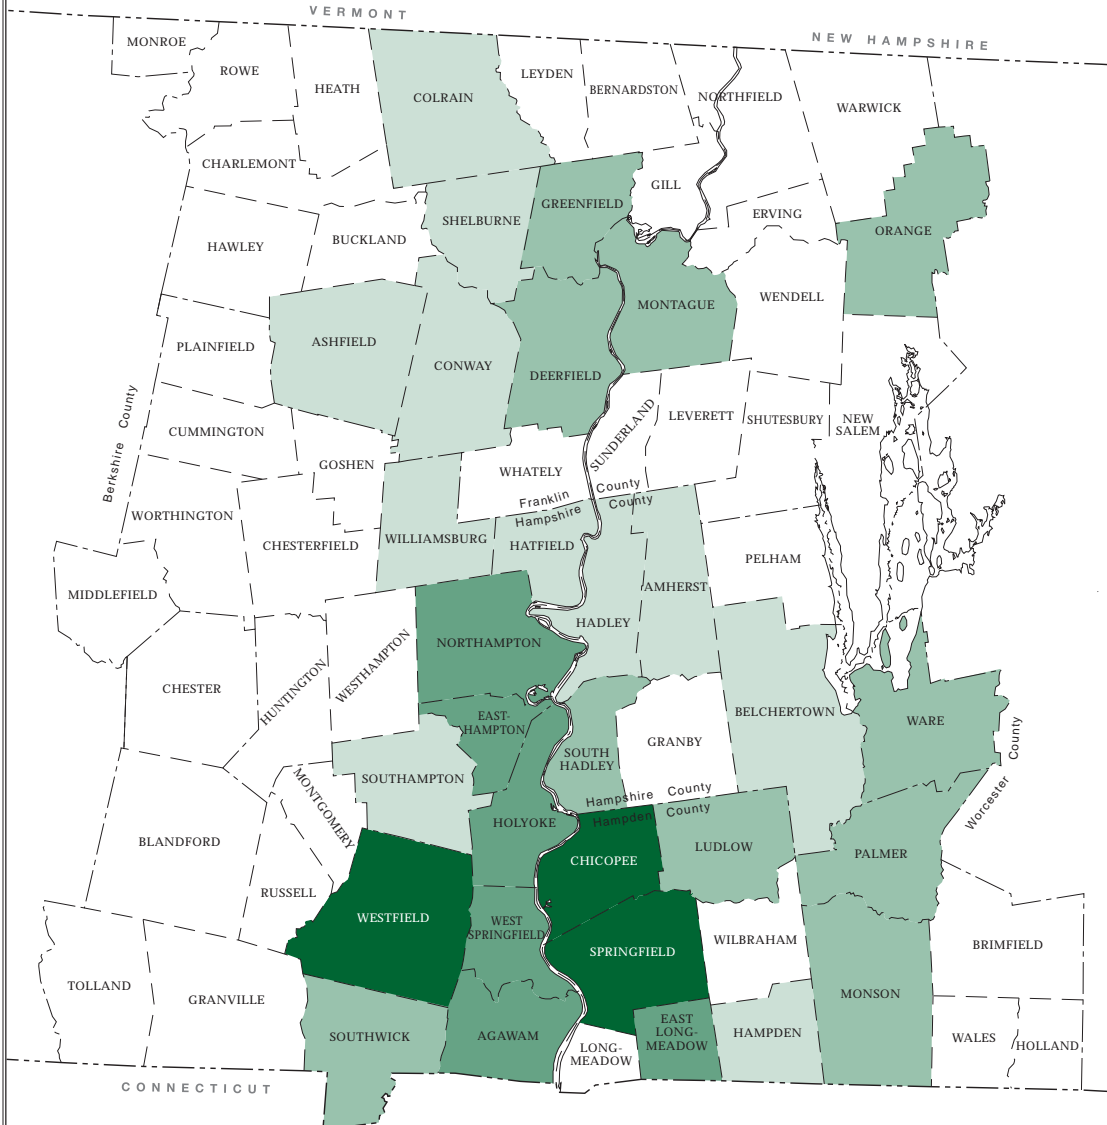

Manufacturing Employment by Place of Work, 2006

no data reported
 under 100
 100 to 999
 1,000 to 2,499
 2,500 and over

Source: Massachusetts Department of Workforce Development.

Produced by:
 Pioneer Valley
 Planning Commission
 26 Central Street
 West Springfield, MA 01089
 January 2008

Bernardston	
Blandford	
Brimfield	
Buckland	
Charlemont	
Chester	
Chesterfield	
Cummington	
Erving	
Gill	
Goshen	
Granby	
Granville	
Hawley	
Heath	
Holland	
Huntington	
Leverett	
Leyden	
Longmeadow	
Middlefield	
Monroe	
Montgomery	
New Salem	
Northfield	
Pelham	
Plainfield	
Rowe	
Russell	
Shutesbury	
Sunderland	
Tolland	
Wales	
Warwick	
Wendell	
Westhampton	
Whately	
Wilbraham	
Worthington	
Springfield	4,622
Chicopee	4,332
Westfield	3,298
East Longmeadow	2,496
Holyoke	2,333
Agawam	2,304
West Springfield	1,812
Northampton	1,278
Easthampton	1,159
Deerfield	949
Montague	873
Ludlow	746
Orange	677
Greenfield	660
Palmer	656
Southwick	469
South Hadley	409
Ware	403
Monson	150
Southampton	77
Belchertown	72
Colrain	71
Amherst	61
Williamsburg	61
Shelburne	48
Conway	32
Hadley	27
Ashfield	20
Hatfield	12
Hampden	6